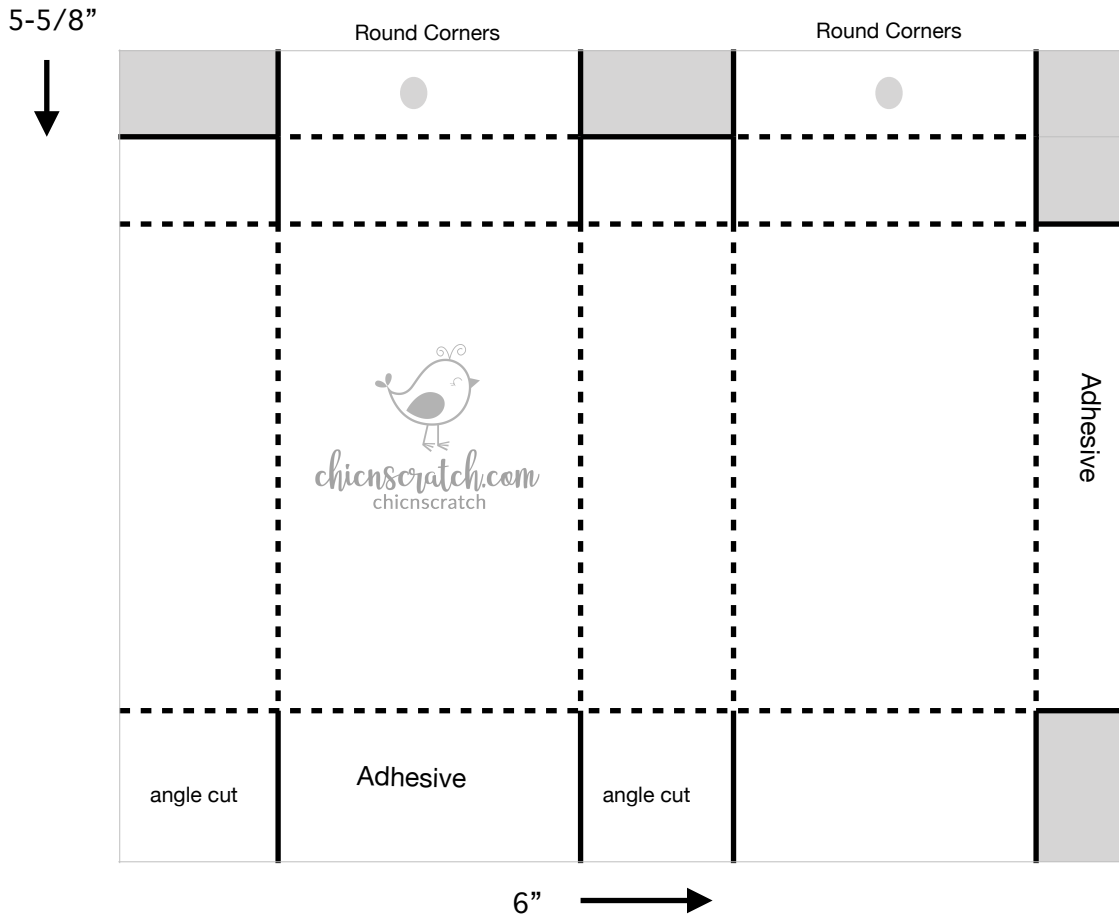

Box Template #145

Box Cardstock: 6" x 5-5/8"

Score on the 6" side @ 1", 2-3/4", 3-3/4", 5-1/2"

Turn on 5-5/8" side and score @ 1", 4-1/2", 5"

-  Cut Line
-  Score Line
-  Remove Area

Box Measures:
1-3/4" x 3-1/2" x 1"