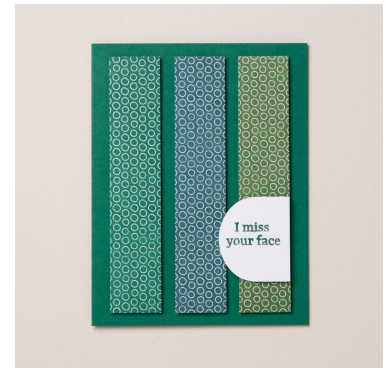

INSTRUCTIONS

TECHNIQUES:

- Markering Stamps