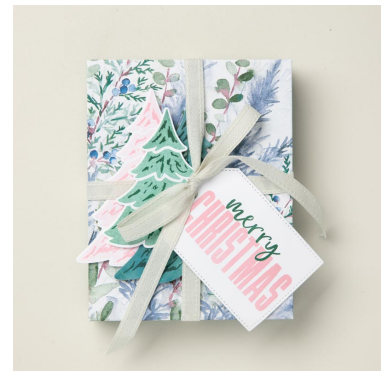

TECHNIQUES:

- Stamping off