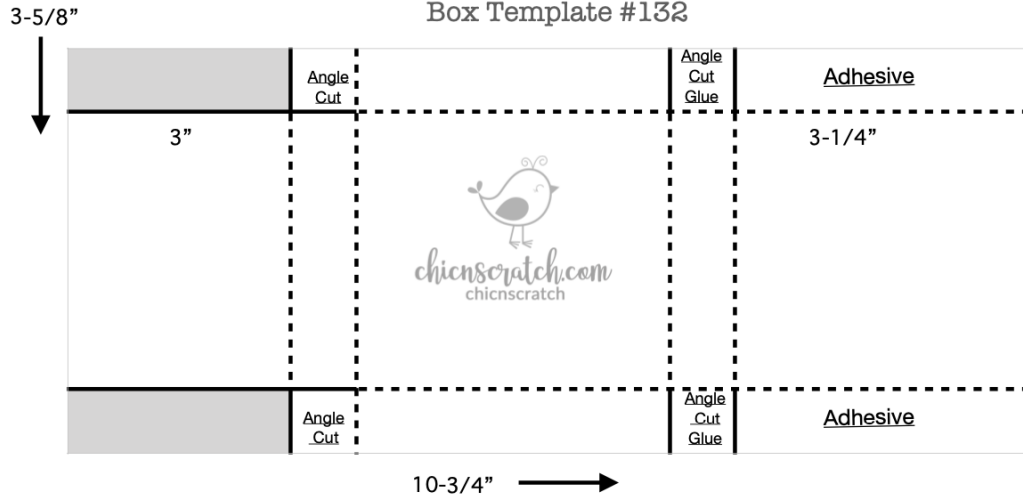

# Chic n Scratch

Angie Juda | Stampin' Up! Demonstrator

✉ helpdesk@chicnscratch.com

Scan to watch video

Box Template #132

**Box Cardstock:** 3-5/8" x 10-3/4"

Score on the 3-5/8" side at 5/8" on both sides

Score on the 10-3/4" side at 3-1/4", 3-7/8", 7-1/8" and 7-3/4"

-  Cut Line
-  Score Line
-  Remove Area

**Box Measures:**  
2-5/8" x 3-1/4" x 5/8"

©chicnscratch.com

Dec 2023

[CLICK HERE TO SHOPWITHANGIEJUDA.COM](https://shopwithangiejuda.com)