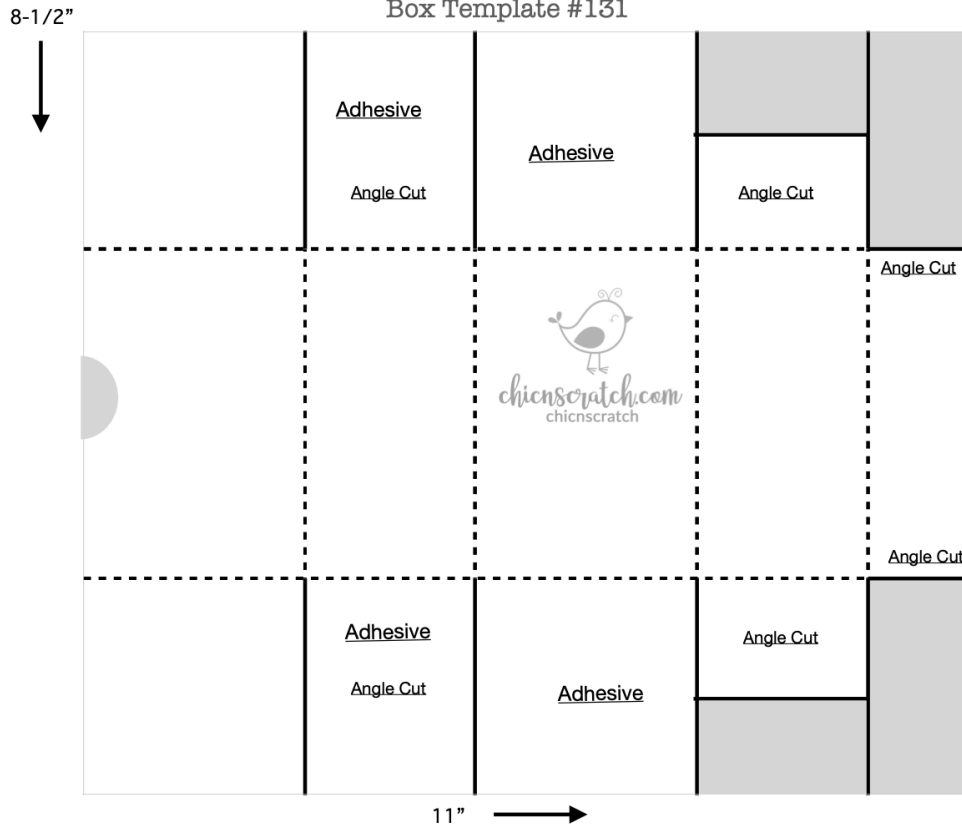

Score on the 8-1/2" side @ 2" on both sides

Score on the 11" side @ 3", 5", 8" and 10"

Real Red

- Scrap for die cutting hearts

Traditions of St Nick Designer Series Paper

- 2-3/4" x 4-1/4"
- 1-3/4" x 4-1/4"
- 1-3/4" x 2-3/4" (two)

Chic n Scratch

Angie Juda | Stampin' Up! Demonstrator

✉ helpdesk@chicnscratch.com

Scan for more info

Scan to watch video

SUPPLIES

- Sending Cheer Photopolymer Stamp Set - 162050
- Sending Cheer Bundle - 162053
- Pecan Pie Classic Stampin' Pad - 161665
- Real Red Classic Stampin' Pad - 147084
- Garden Green Classic Stampin' Pad - 147089
- Tuxedo Black Memento Ink Pad - 132708
- Traditions Of St. Nick Designer Series Paper - 162355
- Pecan Pie Cardstock - 161717
- Real Red Cardstock - 102482
- Basic White Cardstock - 159276
- Sending Cheer Dies - 162052
- Stylish Shapes Dies - 159183
- Iridescent Adhesive-Backed Discs - 161954
- Real Red & Garden Green 3/8" Ribbon Combo Pack - 159577
- Mini Stampin' Cut & Emboss Machine - 150673
- Simply Scored Scoring Tool - 122334
- Stampin' Pierce Mat - 126199
- Paper Trimmer - 152392
- Take Your Pick - 144107
- Paper Snips Scissors - 103579
- Silicone Craft Sheet - 127853
- Bone Folder - 102300
- Stampin' Seal+ - 149699
- Stampin' Dimensionals - 104430
- Mini Glue Dots - 103683
- Multipurpose Liquid Glue - 110755
- 1" Circle Punch

[CLICK HERE TO SHOPWITHANGIEJUDA.COM](https://www.shopwithangiejuda.com)

Chic n Scratch

Angie Juda | Stampin' Up! Demonstrator

✉ helpdesk@chicnscratch.com

Scan for more info

Scan to watch video

Box Template #131

Box Cardstock: 8-1/2" x 11"
 Score on the 8-1/2" at side @ 2" on both sides
 Score on the 11" side score @ 3", 5", 8", 10"

Box Measures:
 4-1/2" x 3" x 2"

- Cut Line
- - - Score Line
- Remove Area

©chicnscratch.com