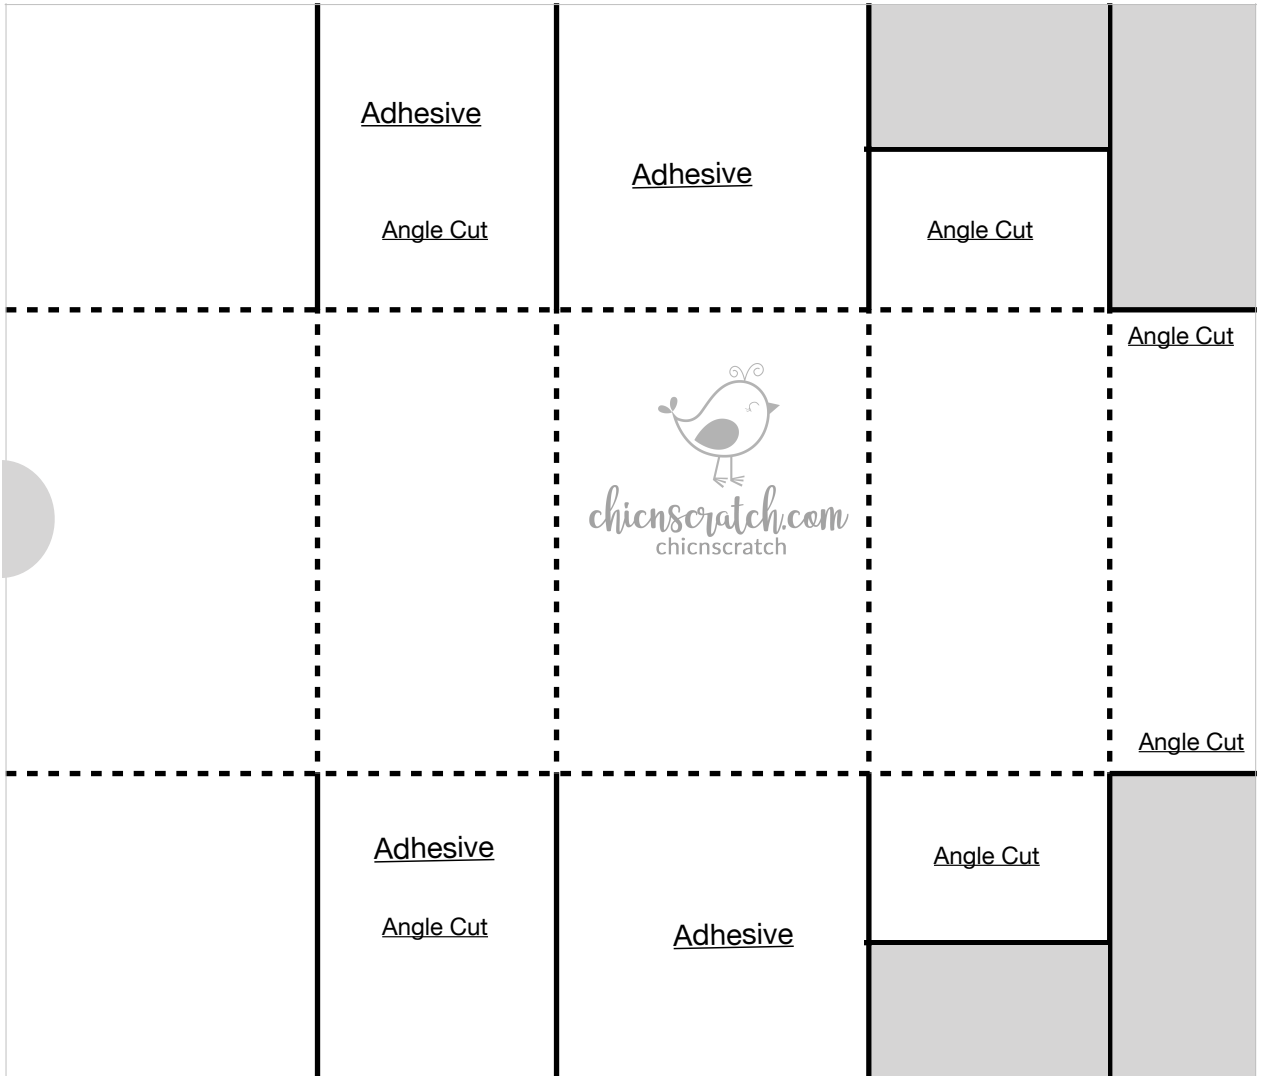

# chic'n scratch

## Box Template #131

8-1/2"

11" →

Box Cardstock: 8-1/2" x 11"

Score on the 8-1/2" at side @ 2" on both sides

Score on the 11" side score @ 3", 5", 8", 10"

Box Measures:  
4-1/2" x 3" x 2"

-  Cut Line
-  Score Line
-  Remove Area