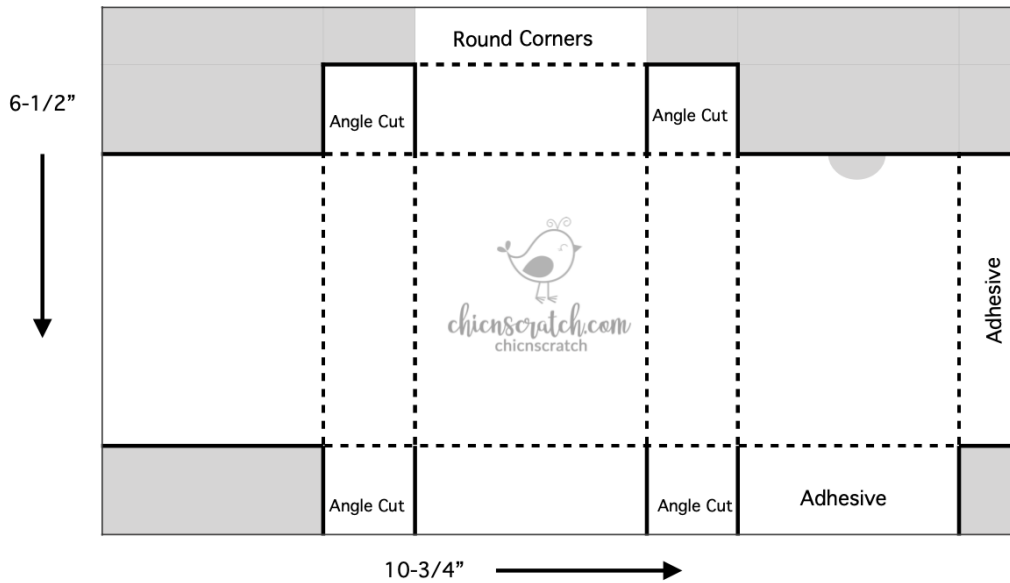

### Daffodil Delight

- 10-3/4" x 6-1/2"

# Chic n Scratch

Angie Juda | Stampin' Up! Demonstrator

✉ helpdesk@chicnscratch.com

Scan to watch video

Box Template #119

Cardstock: 6-1/2" x 10-3/4"

Score on the 10-3/4" side @ 2-3/4", 3-3/4", 6-1/2", 7-1/2", 10-1/4"

Score on the 6-1/2" side @ 1", 5", 6"

-  Cut Line
-  Score Line
-  Remove Area

Box Measures:  
2-3/4" x 4" x 1"

©chicnscratch.com

July 2023

Thank you for choosing me to be your Stampin' Up! Demonstrator!

[CLICK HERE TO SHOPWITHANGIEJUDA.COM](http://SHOPWITHANGIEJUDA.COM)