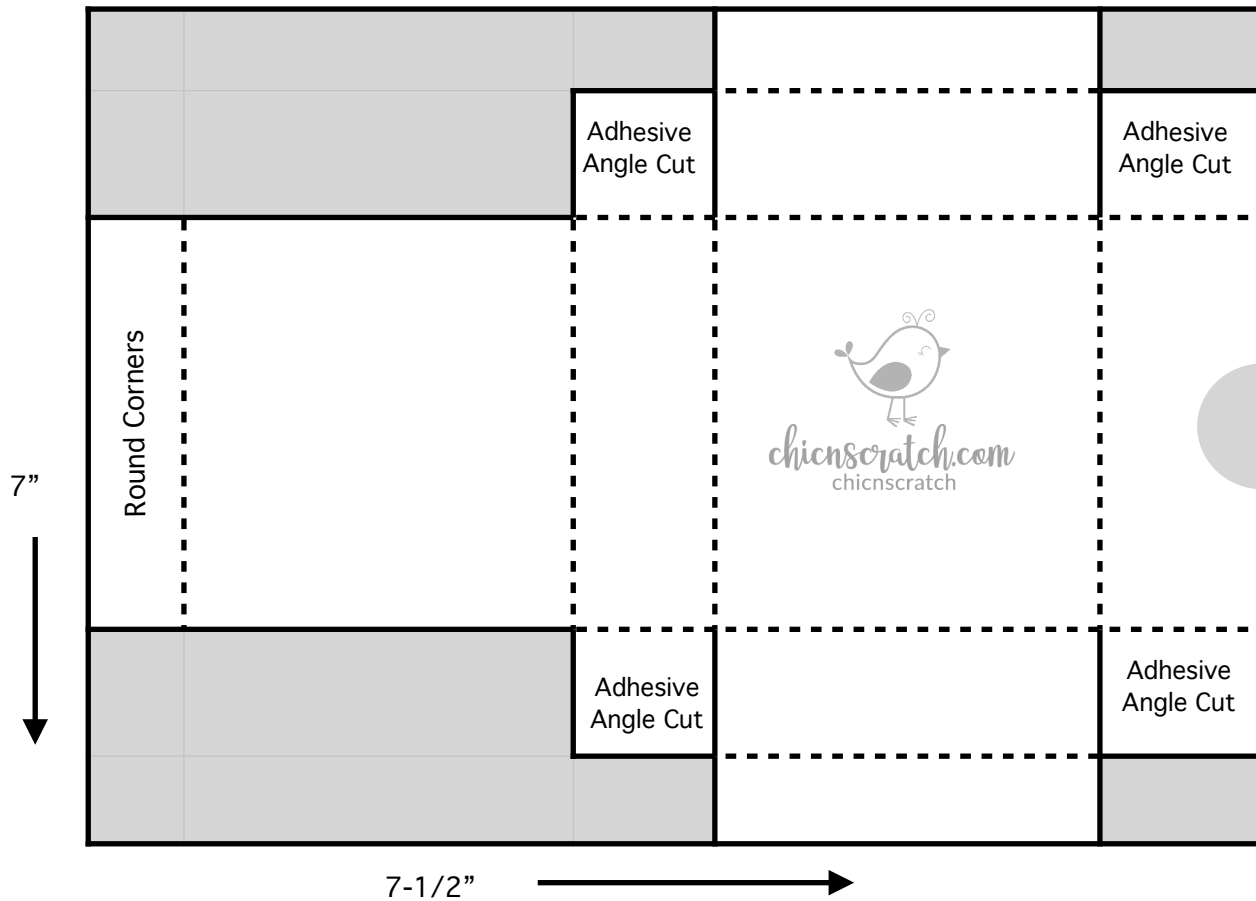

chic'n scratch

Box Template #114

Cardstock: 7" x 7-1/2"

Score on 7-1/2" side @ 1/2" & 1-1/2" on both sides

Score on 7" side @ 1", 3-1/4", 4-1/4", 6-1/2"

-  Cut Line
-  Score Line
-  Remove Area

Box Measures:
4-1/2" x 2-1/4" x 1"