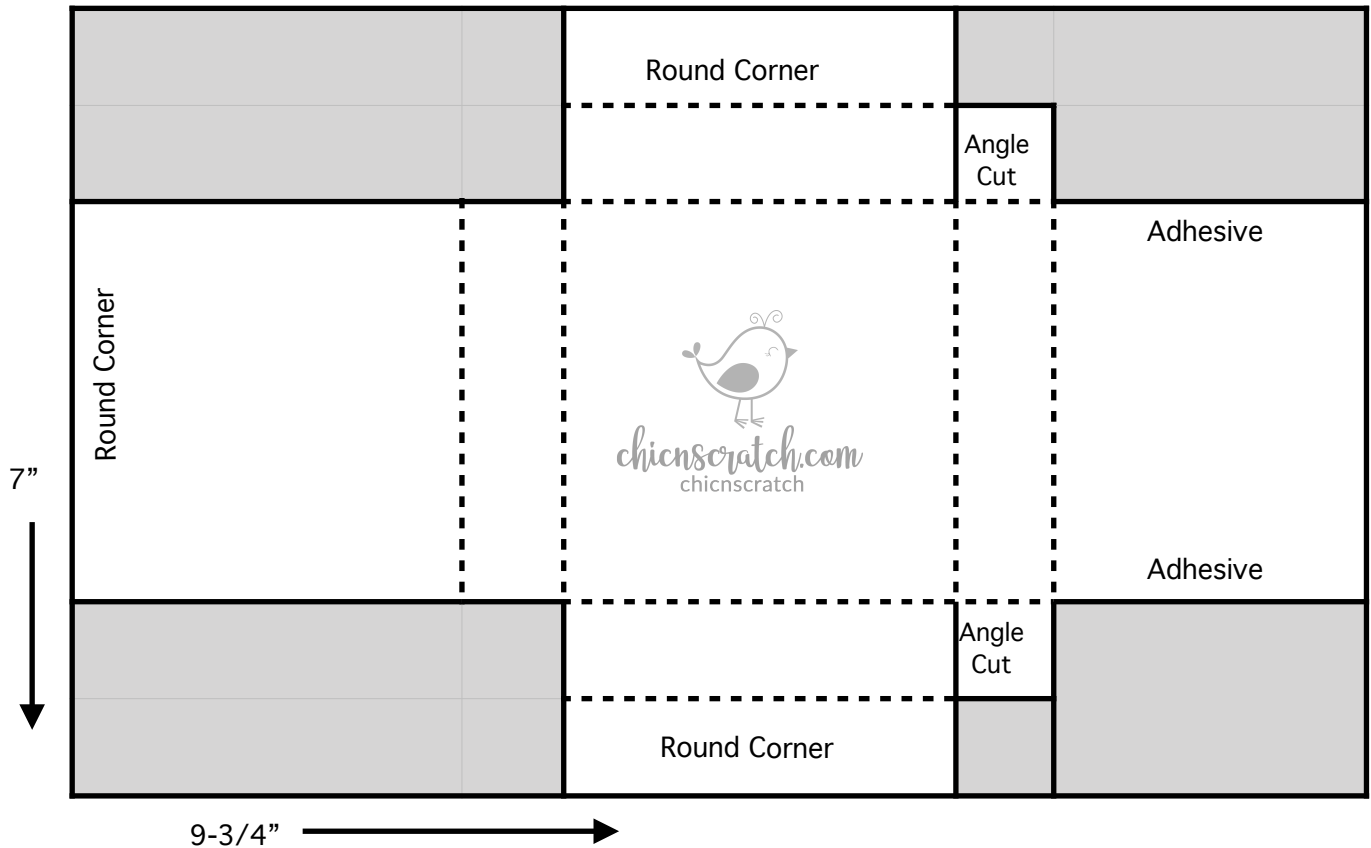

## Box Template #113

Cardstock: 7" x 9-3/4"

Score on 9-3/4" side @ 3", 3-3/4", 6-3/4", 7-1/2"

Score on 7" side @ 3/4" & 1-1/2" on both sides

-  Cut Line
-  Score Line
-  Remove Area

Box Measures:  
4" x 3" x 3/4"