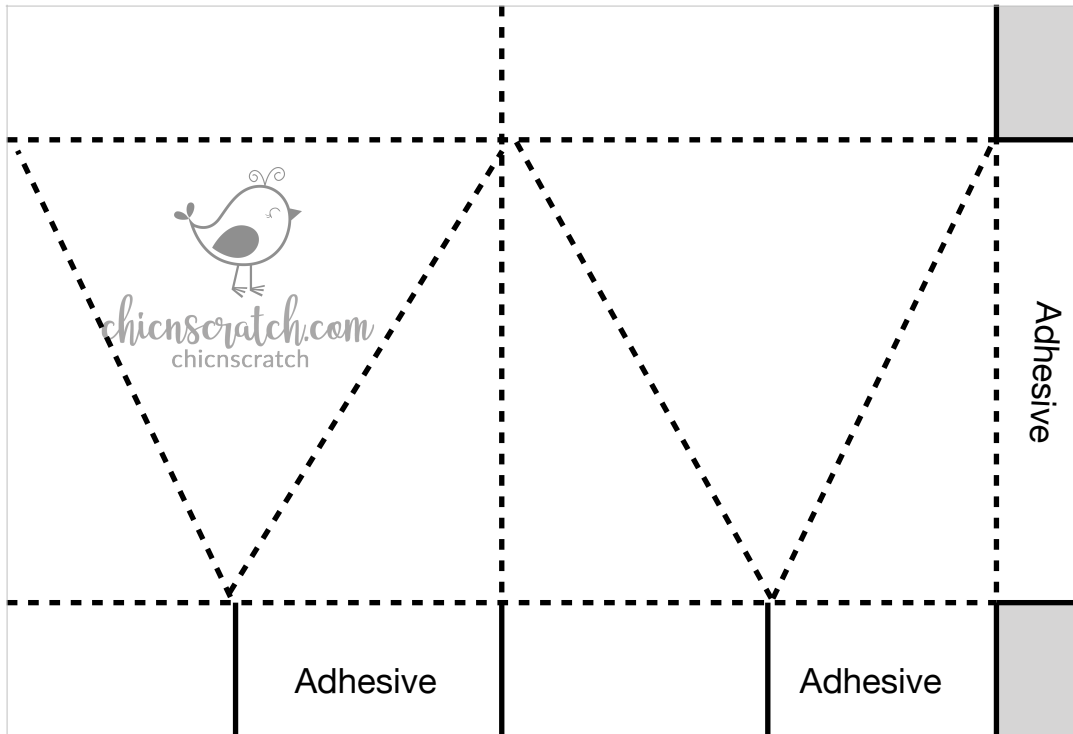

### Box Template #21

#### Squeeze Top Box

Cardstock: 8-1/2" x 6"

Score on landscape side @ 4" & 8"

Score on portrait side @ 1" & 5"

Place bottom of box at top of Simply Scoring Tool  
and score @ 2" and 6" only to the 1" score line.

-  Cut Line
-  Score Line
-  Remove Area

Box Measures:  
4" x 5" x 2-1/2"