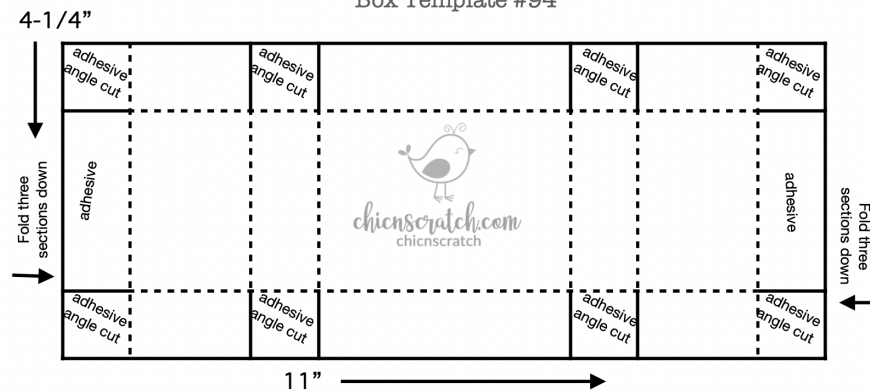

Double Fold Box

Chic n Scratch - Stampin' Up! Demonstrator Angie Juda

[CLICK
HERE
FOR
DETAILS](#)

Measurements

Real Red: 4-1/4" x 11"

score on the 11" side @ 7/8", 2-3/4" and 3-3/4" on both sides

Score on the 4-1/4" side @ 1" on both sides

**Use our QR code to
Shop with Angie**

Need help? email Angie at helpdesk@chicnscratch.com

Double Fold Box

Box Template #94

- Cut Line
- - - Score Line
- Remove Area

Box Measures:
3-3/4" x 2-1/4" x 1"

Cardstock: 4-1/4" x 11"

Score on the 11" side @ 7/8", 2-3/4", 3-3/4" on both sides

Score on the 4-1/4" side @ 1" on both sides

Cardstock: 1" x 4-1/4" (two) - Score @ 1" on both sides

Use QR code
with a smart phone to
watch video