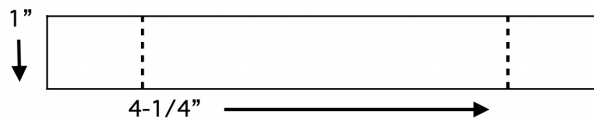

Double Fold Box

Chic n Scratch - Stampin' Up! Demonstrator Angie Juda

[CLICK
HERE
FOR
DETAILS](#)

Measurements

Real Red: 4-1/4" x 11"

score on the 11" side @ 7/8", 2-3/4" and 3-3/4" on both sides

Score on the 4-1/4" side @ 1" on both sides

**Use our QR code to
Shop with Angie**

Need help? email Angie at helpdesk@chicnscratch.com

Double Fold Box

Box Template #94

- Cut Line
- - - Score Line
- Remove Area

Box Measures:
3-3/4" x 2-1/4" x 1"

Cardstock: 4-1/4" x 11"

Score on the 11" side @ 7/8", 2-3/4", 3-3/4" on both sides

Score on the 4-1/4" side @ 1" on both sides

Cardstock: 1" x 4-1/4" (two) - Score @ 1" on both sides

Use QR code
with a smart phone to
watch video