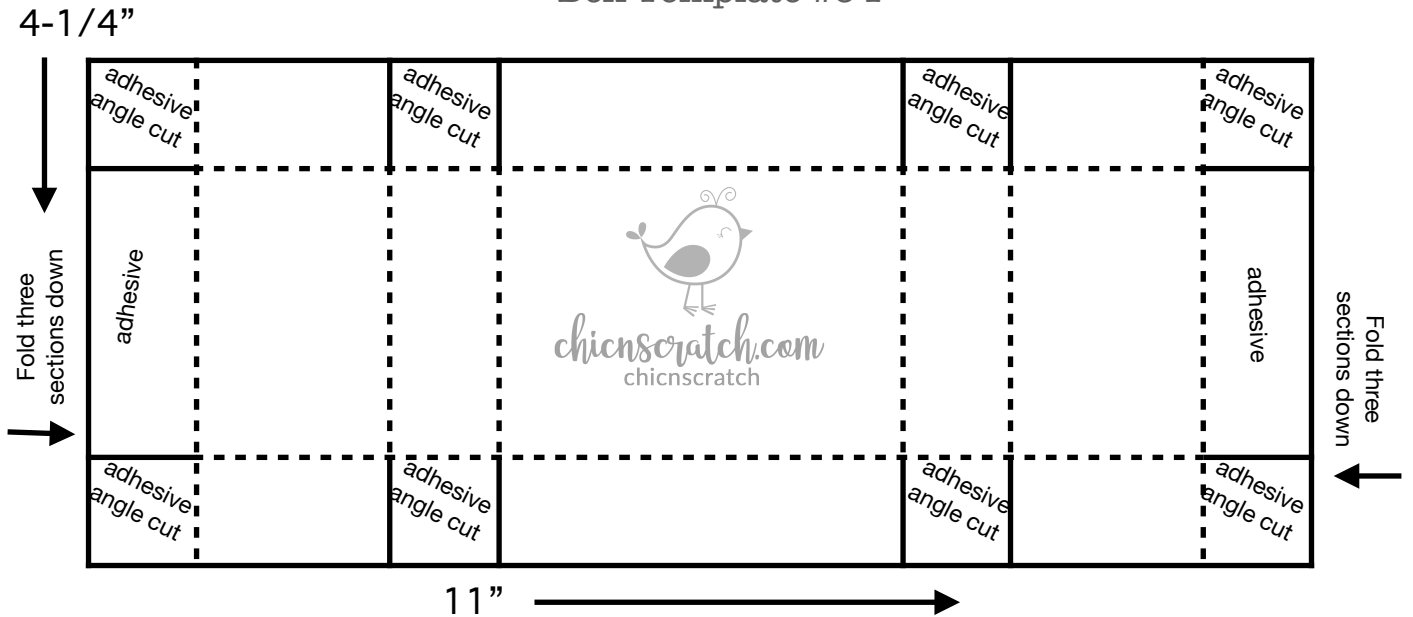

chic'n scratch

Box Template #94

-  Cut Line
-  Score Line
-  Remove Area

Box Measures:
3-3/4" x 2-1/4" x 1"

Cardstock: 4-1/4" x 11"

Score on the 11" side @ 7/8", 2-3/4", 3-3/4" on both sides

Score on the 4-1/4" side @ 1" on both sides

Cardstock: 1" x 4-1/4" (two) - Score @ 1" on both sides