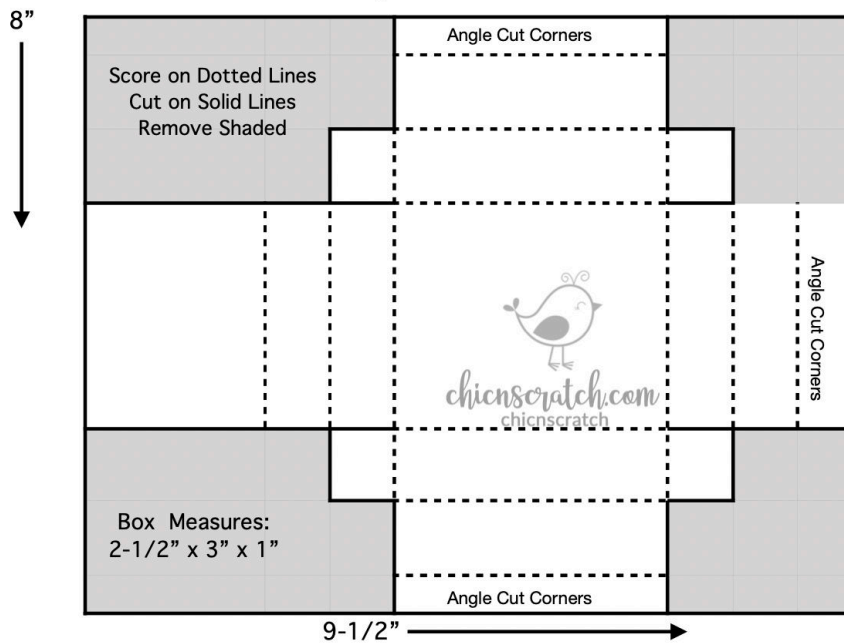

Drawer Box

[Click here for Blog Post](#)

Measurements

Pool Party: 4-3/4" x 9"

Score on the 9" side @ 1-3/4", 2-1/2", 4-1/4" & 5"

Vellum: 4-3/4" x 3"

Vellum: 4-3/4" x 1-3/4"

Basic White: 2-1/2" Stitched Circle

Use our QR code to
Shop with Angie

Need help? email Angie at helpdesk@chicnsratch.com

Drawer Box

Box Template #89 - Drawer Box

Cardstock: 9-1/2" x 8
 Score on the 9-1/2" side @ 2-3/8", 3-3/8", 4-3/8", 6-7/8", 7-7/8", 8-7/8"
 Score on 8" side @ 1/2", 1-1/2", 2-1/2" on both sides

Cover Cardstock: 3-1/8" x 8-1/16"
 Score at 2-7/16", 3-1/2", 6", 7-1/16"

©chicnscratch.com

October 2022

Use QR code
 with a smart phone
 to watch video