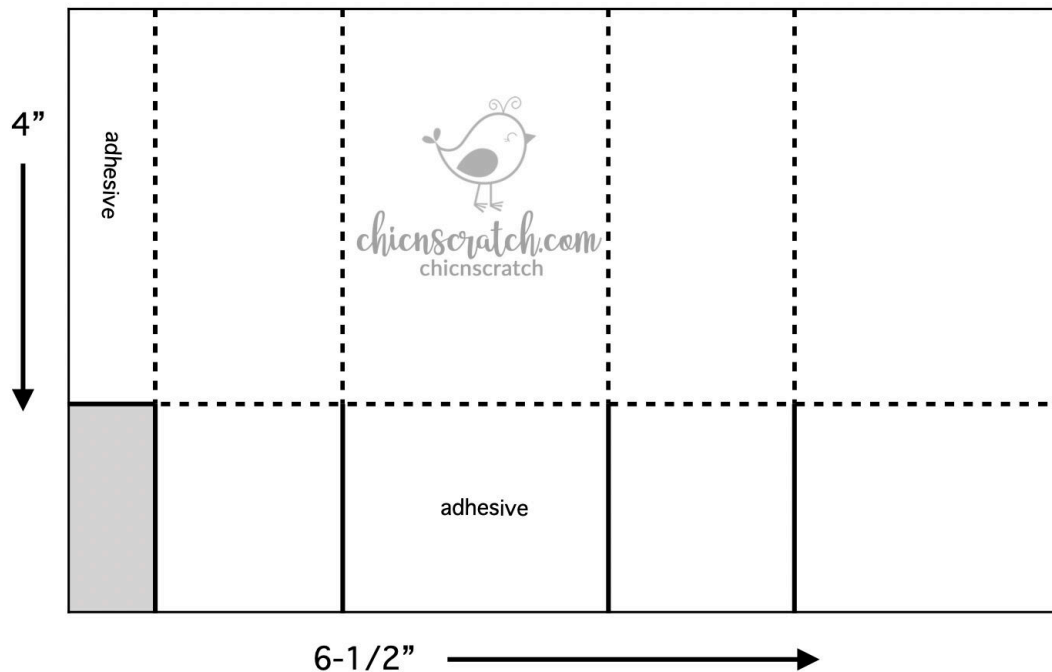

6-1/2" →

Box Measures:

1-1/2" x 2-3/4" x 1-1/4"

Score on Dotted Lines - Cut on Solid Lines - Remove Shaded

Cardstock: 6-1/2" x 4"

Score on the 6-1/2" side @ 1/2", 1-3/4", 3-1/2" and 4-3/4"

Score on the 4" side @ 1-1/4"

Use QR code
with a smart phone
to watch video