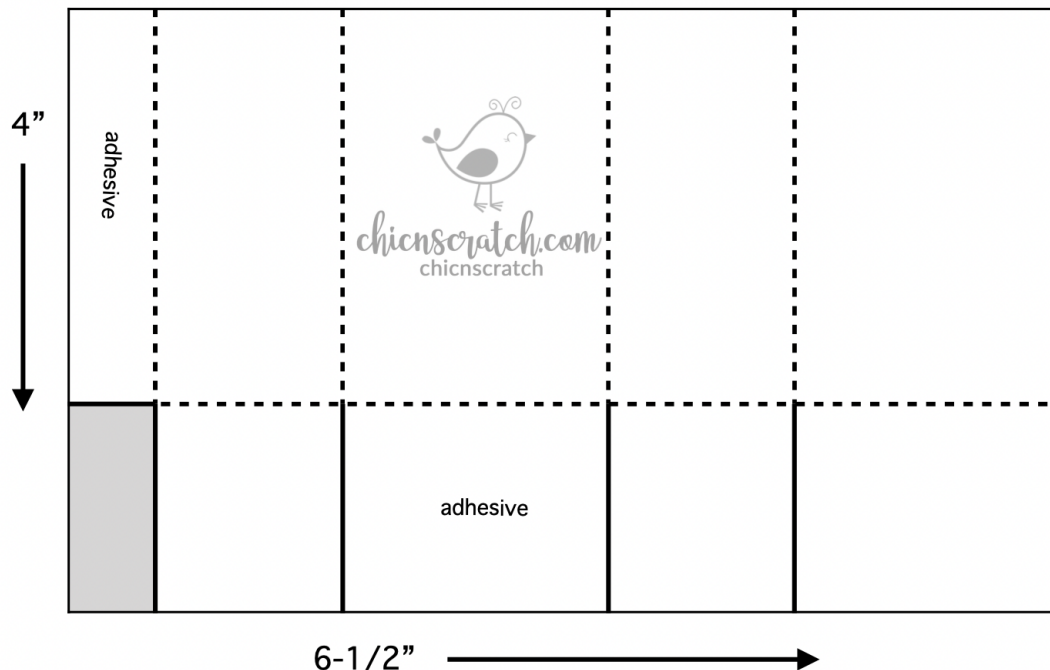

## Measurements

**Cherry Cobbler:** 6-1/2" x 4", scraps for die cutting  
Score on the 6-1/2" side @ 1/2", 1-3/4", 3-1/2" and 4-3/4"  
Score on the 4" side @ 1-1/4"

**Lights Aglow Specialty Designer Series Paper:**  
scraps for die cutting

**Basic White:** Scraps for stamping

**Basic White:** Stitched Circle approx. 2-1/2"

**CLICK HERE TO WATCH THE VIDEO**

Or...use our QR code on your smart phone

# Supply List

Need help? email Angie at [helpdesk@chicnsratch.com](mailto:helpdesk@chicnsratch.com)

**Shop with Angie: [www.ShopwithAngieJuda.com](http://www.ShopwithAngieJuda.com)**

Box Measures:

1-1/2" x 2-3/4" x 1-1/4"