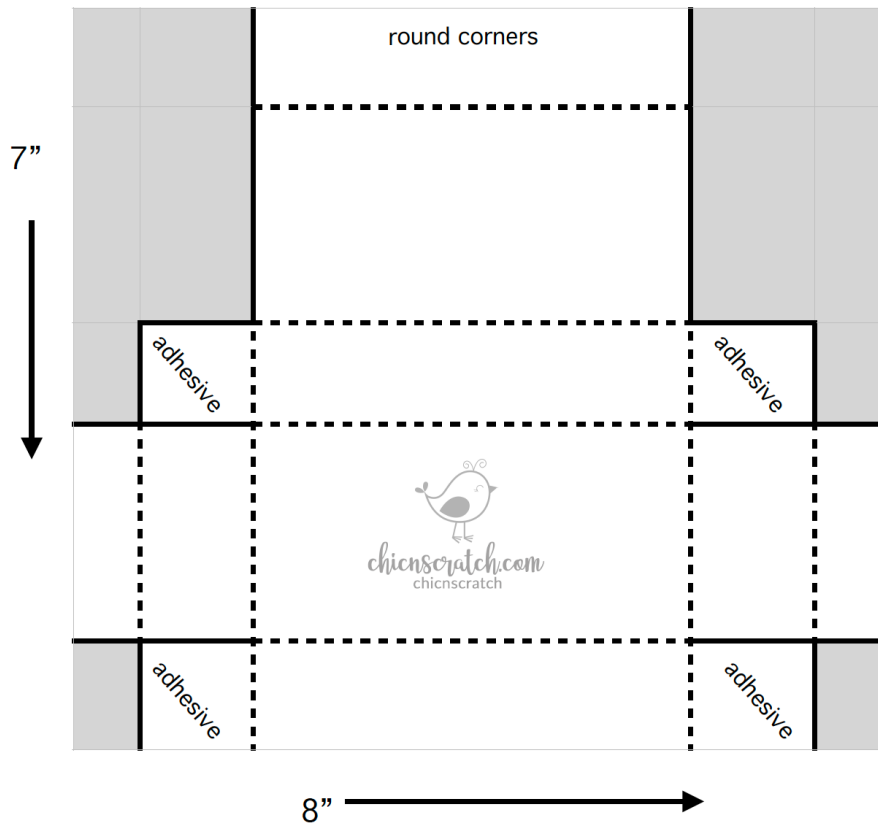

Cheese Cracker Box

CHICNSCRATCH.COM

Measurements

Sweet Sorbet: 7" x 8"

Score on the 7" side @ 1" and 3" on both sides

Score on the 8" side @ 1/2", and 1-1/2" on both sides

Sweet Sorbet Glimmer: Scallop Circle 2-1/4"

2022 In Color Bakers Twine - 159195

ShopWithAngieJuda.com: <https://www.stampinup.com/?demoid=55433>

CHICNSCRATCH.COM

chic'n scratch

Box Template #75

Score on Dotted Lines - Cut on Solid Lines - Remove Shaded

Box/Bag measures: 5-1/8" x 2" x 1"

Cardstock: 7" x 8"

Score on portrait side (7" side) at 1" & 3" on both sides

Score on landscape side (8" side) at 1/2" & 1-1/2" on both sides

Designer Series Paper: 4-3/4" x 1-3/4"

4-3/4" x 3/4"

1-3/4" x 3/4"

[©chicnscratch.com](http://chicnscratch.com)

April 2022

ShopWithAngieJuda.com: <https://www.stampinup.com/?demoid=55433>

CHICNSCRATCH.COM