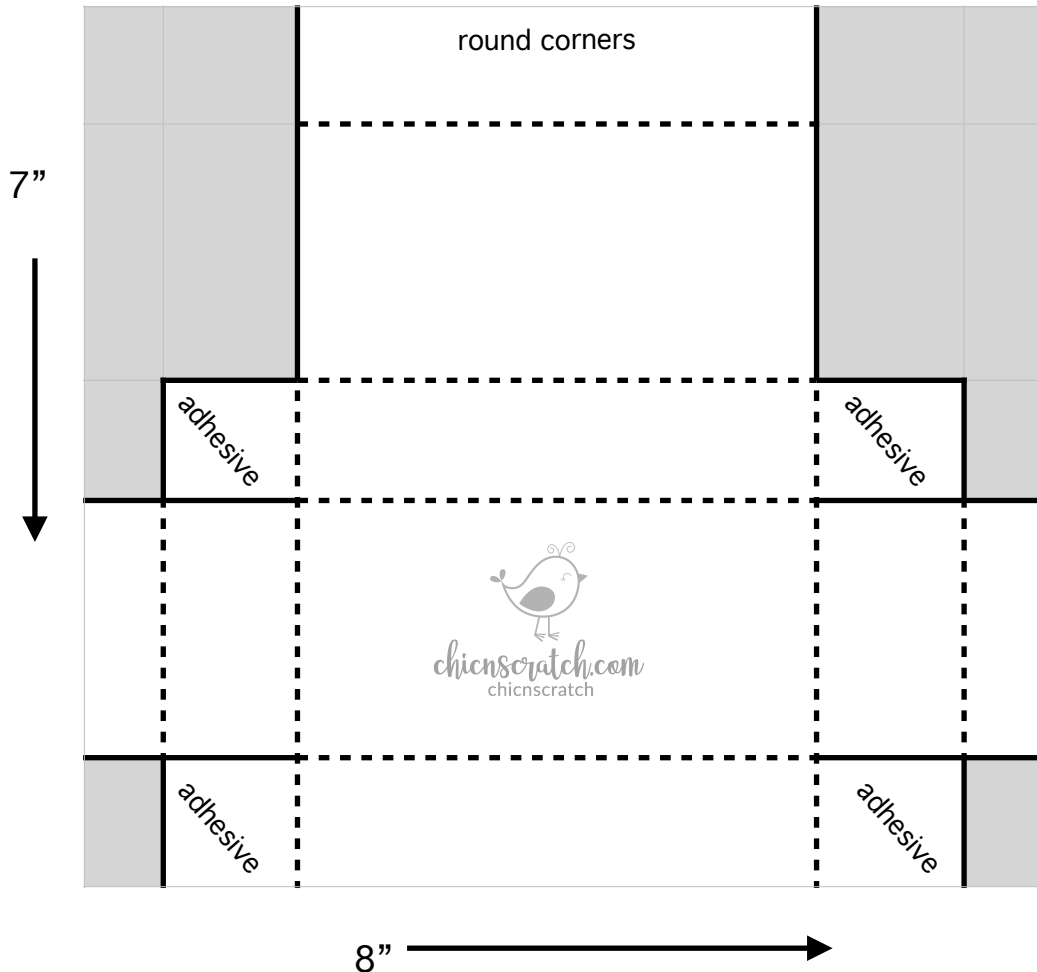

chic'n scratch

Box Template #75

Score on Dotted Lines - Cut on Solid Lines - Remove Shaded

Box/Bag measures: 5-1/8" x 2" x 1"

Cardstock: 7" x 8"

Score on portrait side (7" side) at 1" & 3" on both sides

Score on landscape side (8" side) at 1/2" & 1-1/2" on both sides

Designer Series Paper: 4-3/4" x 1-3/4"

4-3/4" x 3/4"

1-3/4" x 3/4"