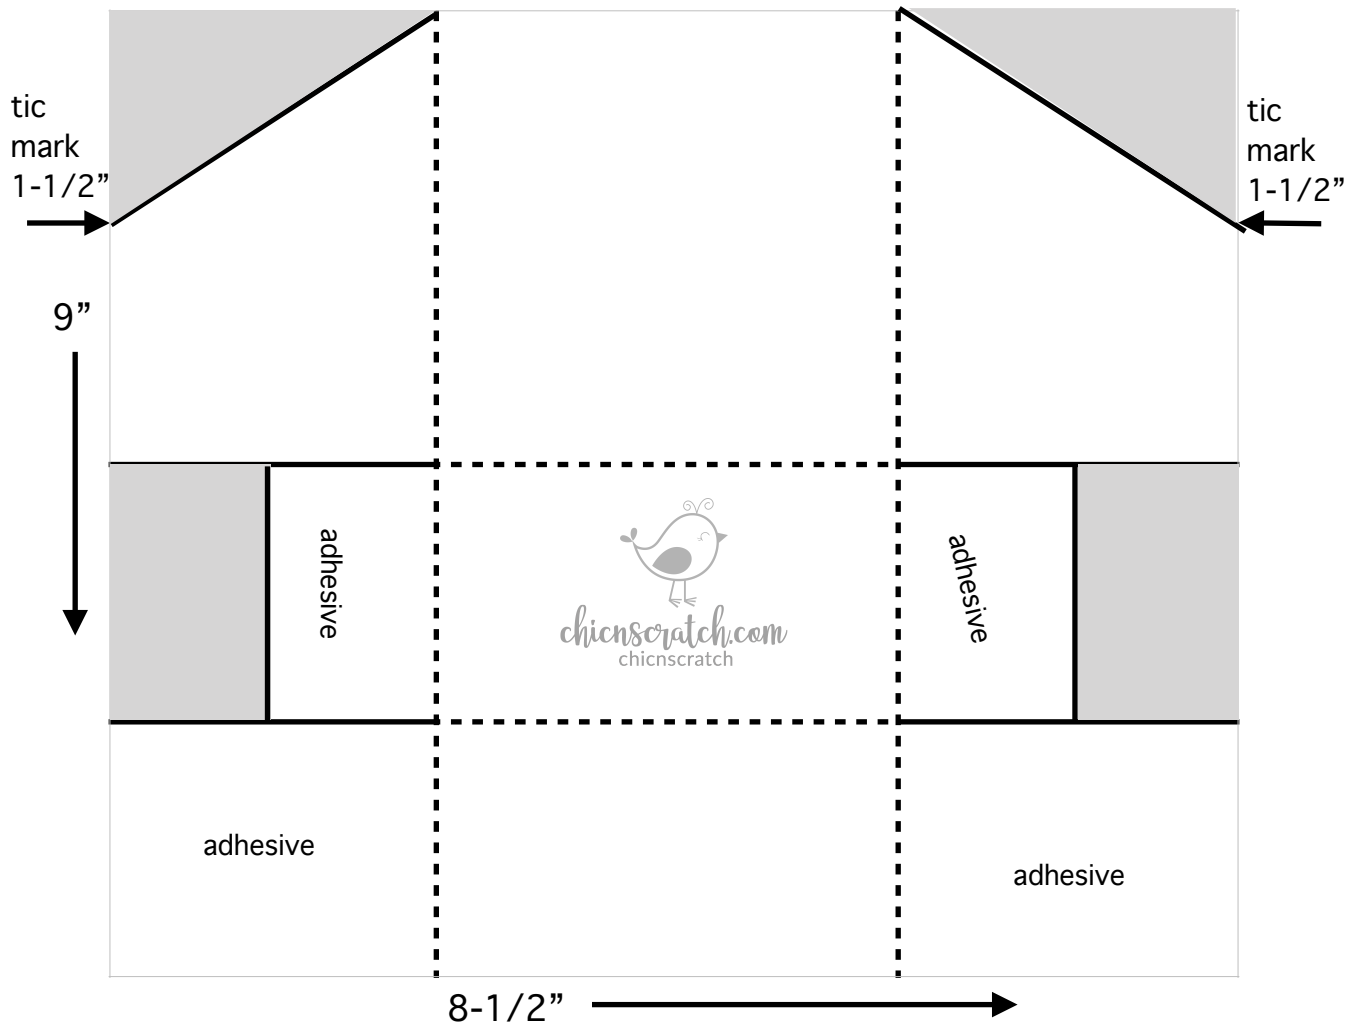

chic'n scratch

Box Template #69

Score on Dotted Lines - Cut on Solid Lines - Remove Shaded

Box measures: 3-5/8" x 4" x 2-1/2"

Paper: 9" x 8-1/2"

Score on 9" side at 2-1/2" & 5"

Score the 8-1/2" side at 2-1/2" & 6"