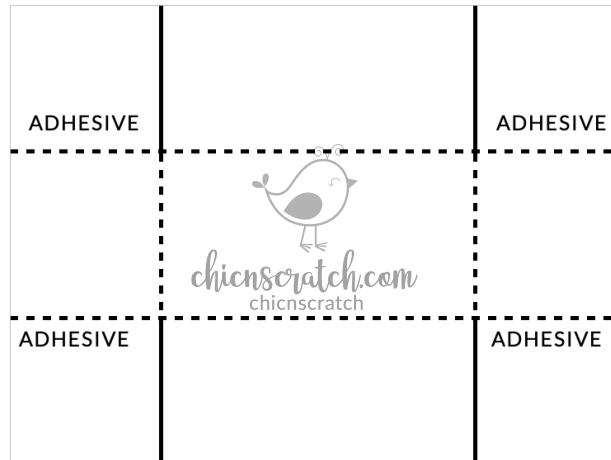

chic'n scratch

Box Template 8

CUT ON SOLID LINES - SCORE ON DOTTED LINES

Box measures: 3" x 1-1/2" x 2"

Cardstock: 8" x 3-1/8"

Score on the landscape side (8" side) @ 2-1/16", 3-9/16", 5-5/8", 7-1/8"

Cardstock: 6" x 5"

Score on all four sides @ 1-1/2"

Designer Series Paper:

2-7/8" x 1-15/16"

2-7/8" x 1-3/8" (2)

1-3/8" x 1-7/8" (2)