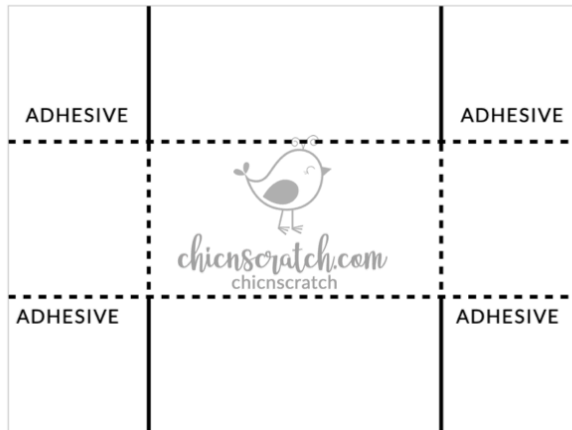

MEASUREMENTS

Basic Black: 8" x 3-1/8"

Score on the 8" side @ 2-1/16", 3-9/16", 5-5/8", 7-1/8"

Basic Black: 6" x 5"

Score on all four sides @ 1-1/2"

Basic Black: Scraps for die cutting

Basic White: Scraps for stamping & die cutting

Cute Halloween Designer Series Paper

2-7/8" x 1-15/16"

2-7/8" x 1-3/8" (2)

1-3/8" x 1-7/8" (2)

Box Template 8

CUT ON SOLID LINES - SCORE ON DOTTED LINES

Box measures: 3" x 1-1/2" x 2"