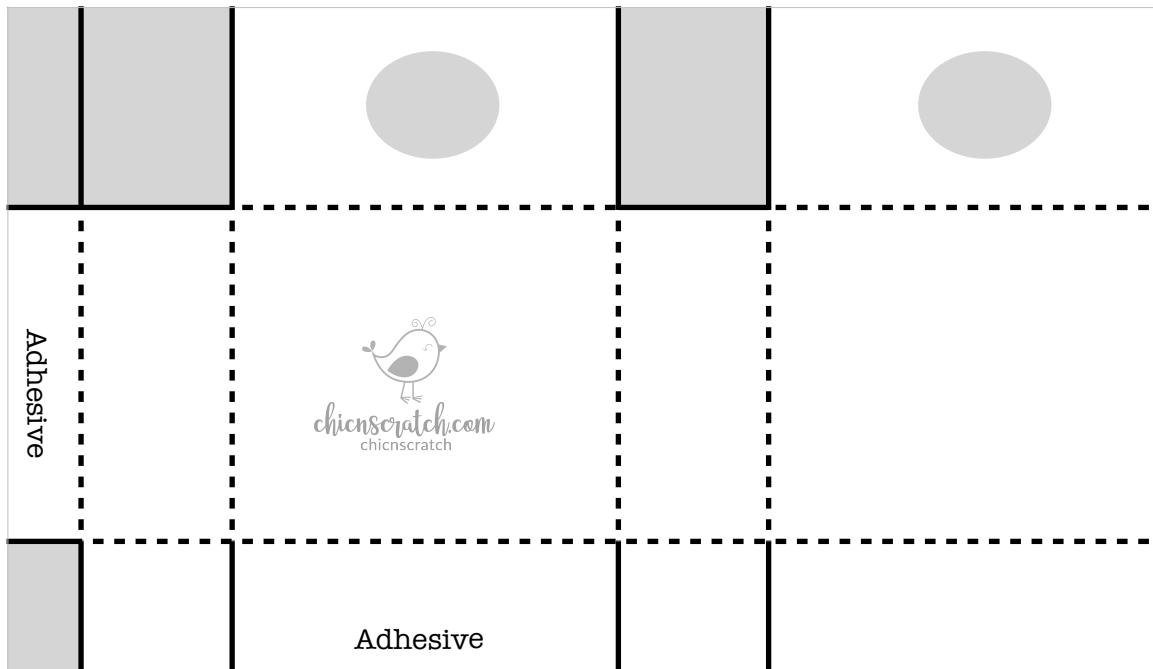

chic'n scratch

Box Template #62

Box measures: 3-1/2" x 3-3/4" x 1-1/4"

Score on Dotted Lines - Cut on Solid Lines - Remove Shaded

Cardstock: 10" x 7"

Score on the landscape side (10" side) @ 3-1/2", 4-3/4", 8-1/4", 9-1/2"

Score on the portrait side (7" side) @ 1-1/4", 5"

Designer Series Paper: 3-5/8" x 3-3/8", 3-5/8" x 1-1/8" (two)