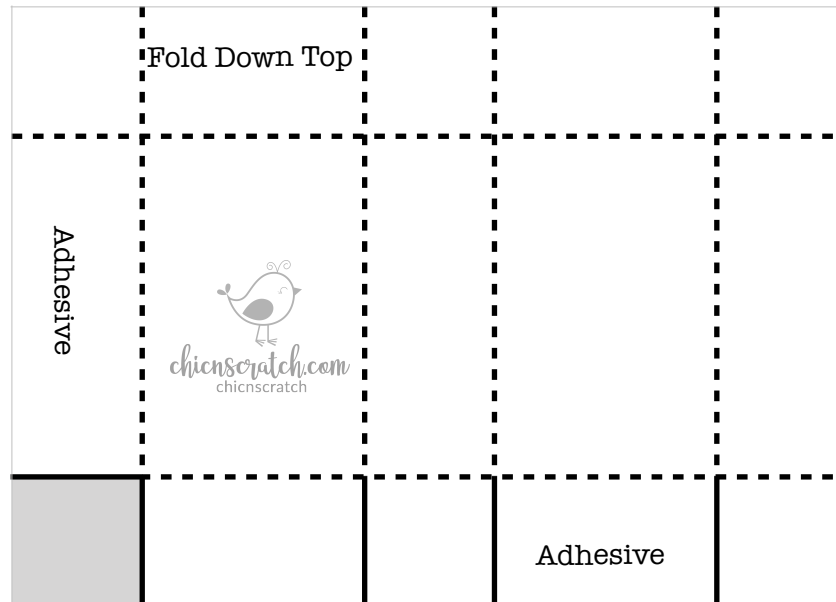

chic'n scratch

Box Template #61

Box measures: 1-1/2" x 4" x 1"

Score on Dotted Lines - Cut on Solid Lines - Remove Shaded

Pansy Petals Designer Series Paper: 6" x 6"

Score @ 1" on all four sides

Score @ 2-1/2" & 3-1/2" on one side

Fresh Freesia: Scraps for Die Cutting (2" Scallop Circle)

Basic White: Scraps for stamping and Die Cutting (1-7/8" Circle)