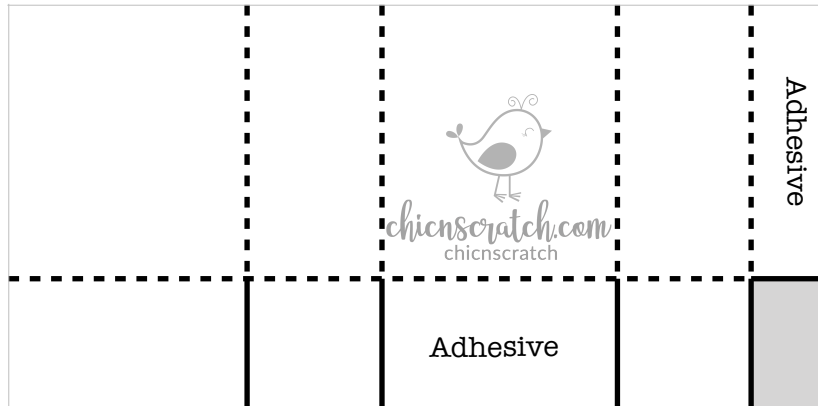

chic'n scratch

Box Template #59

Box measures: 1-3/4" x 3"

Score on Dotted Lines - Cut on Solid Lines - Remove Shaded

Cardstock: 6" x 3"

Score on the landscape side (6" side) @ 1-3/4", 2-3/4", 4-1/2" & 5-1/2"

Score on the portrait side (3" side) @ 1"

Pool Party: 4-1/4" x 5" - Scrap for die cutting tags

So Saffron: Scrap (2-1/2" x 2-1/2")

Designer Series Paper: 2-1/4" x 6-3/4"

Basic White: Scraps