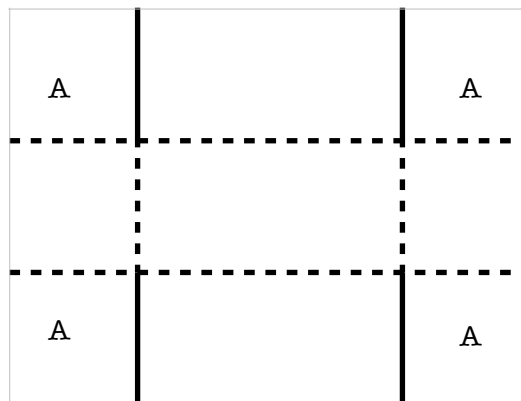

chic'n scratch

Box Template #55

Box measures: 2-3/4" x 3-1/8" x 1-1/2"

Score on Dotted Lines - Cut on Solid Lines - Remove Shaded - A = adhesive

Cardstock: 3-1/8" x 9-1/2"

Score on landscape side @ 1", 3-3/4", 5-1/4", 8"

Cardstock: 5-5/8" x 6"

Score @ 1-1/2" on all four sides

Designer Series Paper: 2-1/2" x 3", 2-1/2" x 1-3/8", 1-1/4" x 2-7/8" (2)

Basic White: Scraps