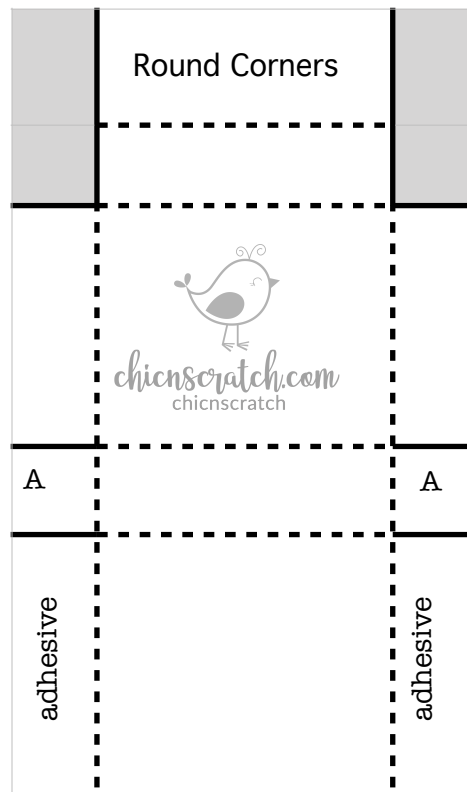

chic'n scratch

Box Template #53

Box

Insert

Box measures: 2-1/4" x 3" x 3/4"

Score on Dotted Lines - Cut on Solid Lines

Remove Shaded - A = adhesive

Cardstock: 8-1/2" x 3-3/4"

Score on the 8-1/2" side @ 1-1/4", 2", 5", and 5-3/4"

Score on the 3-3/4" side @ 3/4" on both sides

Insert- 2-1/8" x 5-5/8"

Score on the 5-5/8" side @ 3/4", 1-1/2" and 4-1/2"

Designer Series Paper: 2-5/8" x 2-1/8", 2-1/8" x 1-1/8"