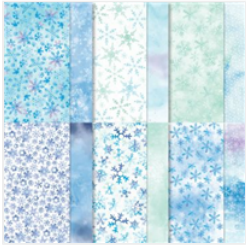

Post it Note Clipboards

Angie Juda
<http://orderwithangie.com>
angie@chicnscratch.com
ChicnScratch.com

[Snowflake
Splendor Designer
Series Paper -
153512](#)