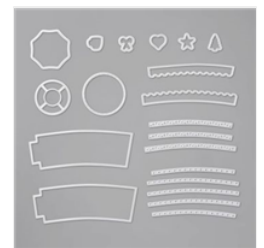

[Warm Wraps Dies - 153521](#)