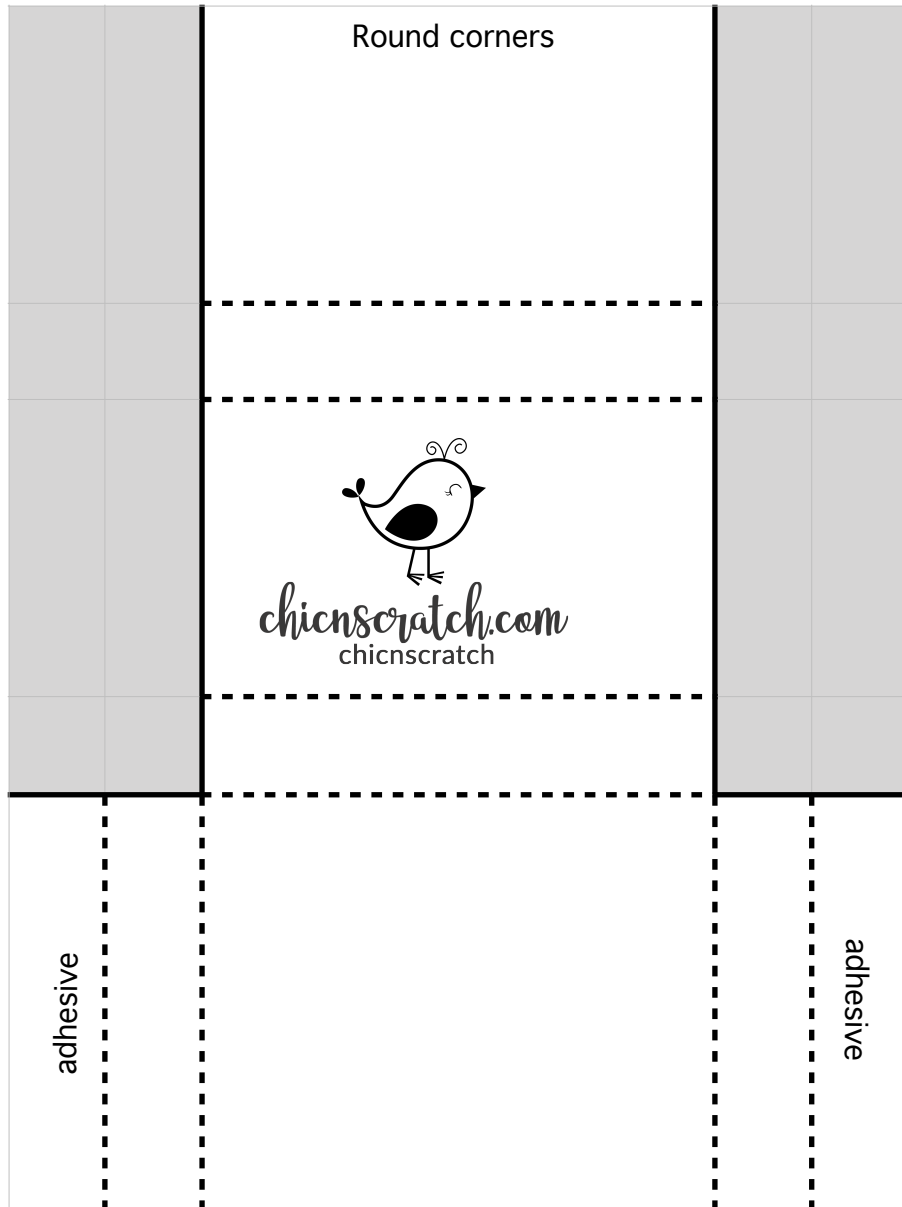

Chic n Scratch Box #45B

Box measures: 4-1/2" x 3-1/2" x 3/4"
Score on Dotted Lines - Cut on Solid Lines - Remove Shaded
Box Cardstock: 11" x 7-1/2"
Score on portrait side @ 3/4" & 1-1/2"
Score on landscape side @ 3-1/2", 4-1/4", 7-3/4", 8-1/2"