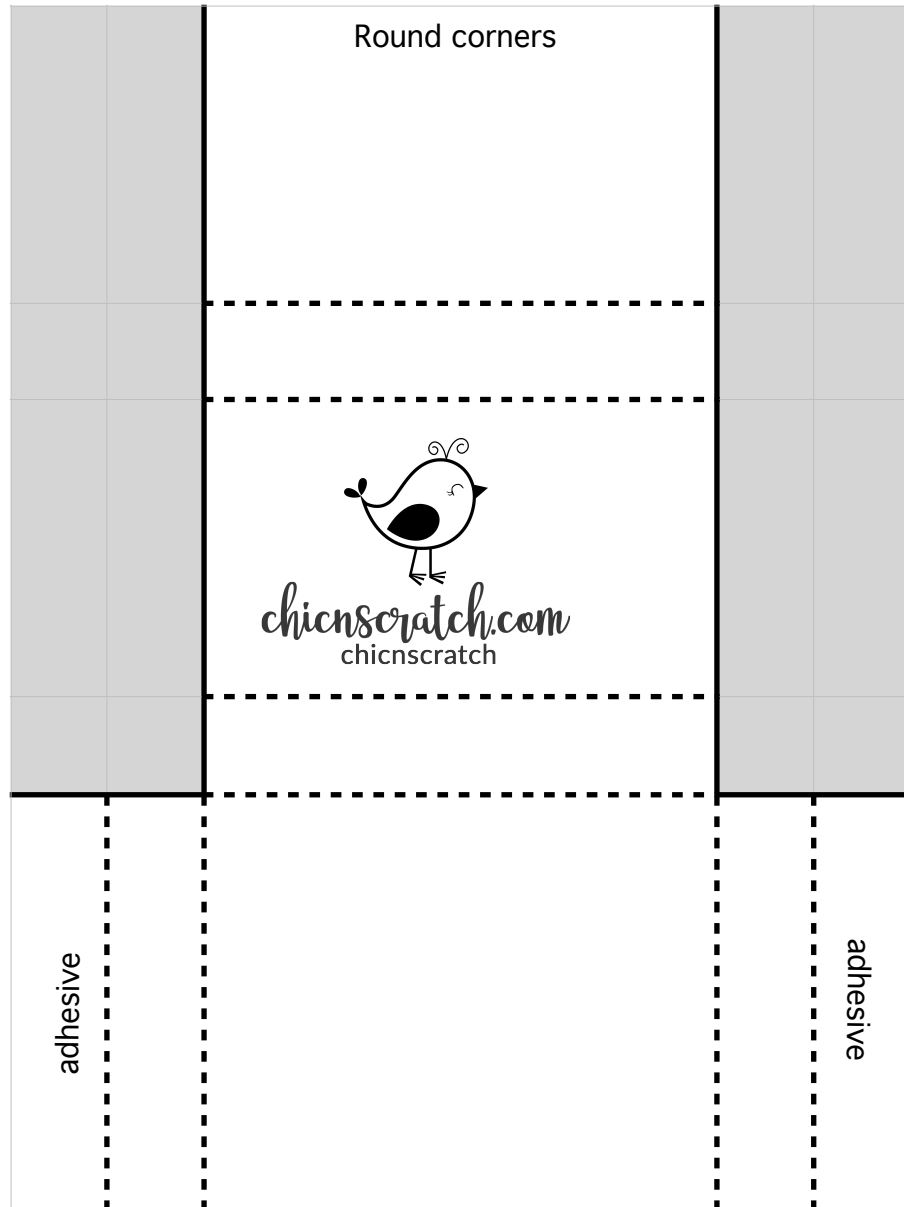

Chic n Scratch

Box #45

Box measures: 3-1/2" x 3-1/2" x 1/2"
Score on Dotted Lines - Cut on Solid Lines - Remove Shaded
Box Cardstock: 11" x 5-1/2"
Score on portrait side @ 1/2" & 1"
Score on landscape side @ 3-1/2", 4", 7-1/2", 8"