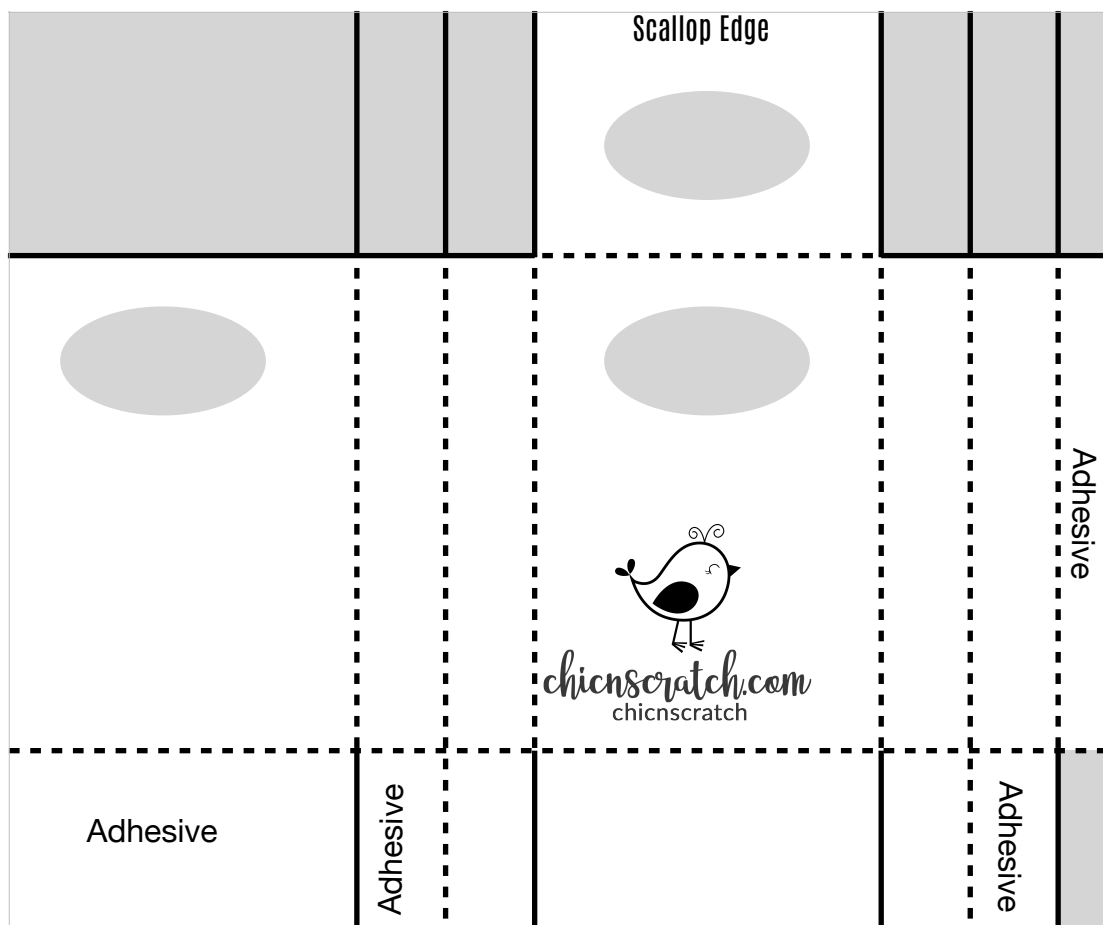

Chic n Scratch

Box #43

Box measures: 4" x 6-1/2" x 1-1/2"
Score on Dotted Lines - Cut on Solid Lines - Remove Shaded
Designer Series Paper: 11-1/2" x 10-1/2"
Score on portrait side @ 2-1/2" & 9"
Score on landscape side @ 4", 4-3/4", 5-1/2", 9-1/2", 10-1/4", 11"