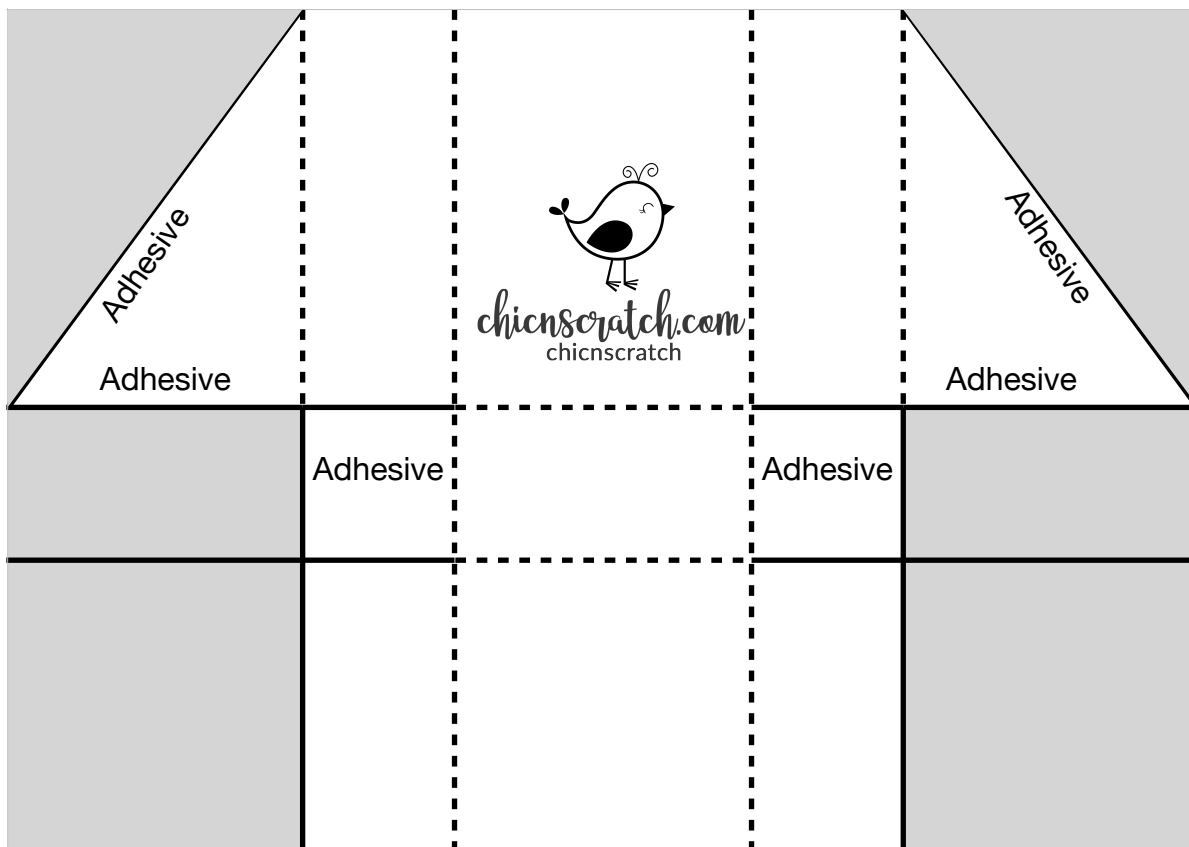

# Chic n Scratch Box #42

Box measures: 4-1/4" x 3" x 1"  
Score on Dotted Lines - Cut on Solid Lines  
Designer Series Paper: 8-1/2" x 11"  
Score on portrait side @ 3-1/4" and 4-1/4"  
Score on landscape side @ 3", 4", 7", 8"