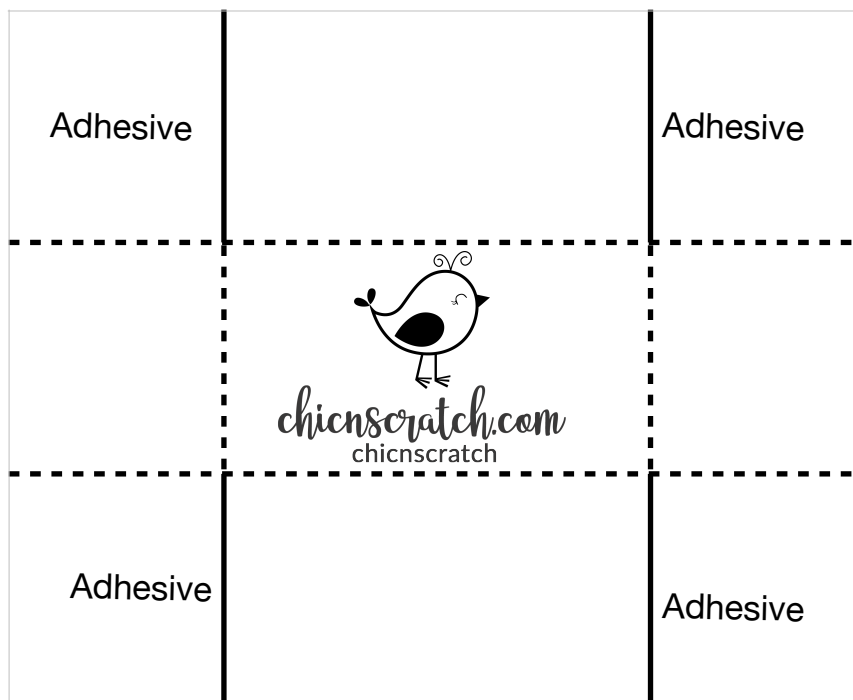

Chic n Scratch Box #40

Box measures: 3-1/4" x 3-1/8" x 1-1/2"
Score on Dotted Lines - Cut on Solid Lines
Cardstock: 6" x 6"
Designer Series Paper: 6" x 6"
Bottom of box Score in between 1-7/16" & 1-1/2"
on all four sides
Top of box Score @ 1-7/16" on all four sides