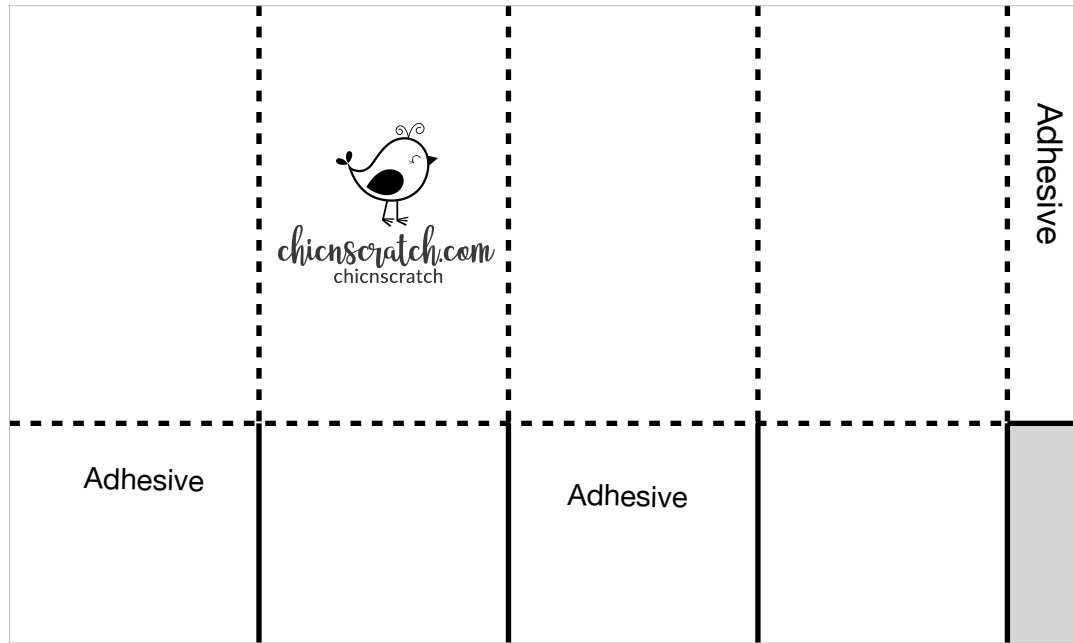

Chic n Scratch Box #37

Box measures: 1-3/4" x 2-3/4" x 1-3/4"
Score on Dotted Lines - Cut on Solid Lines - Remove Shaded
Cardstock: 7-1/4" x 4-1/2"
Score on portrait side @ 1-3/4"
Score on landscape side @ 1-3/4", 3-1/2", 5-1/4", 7"