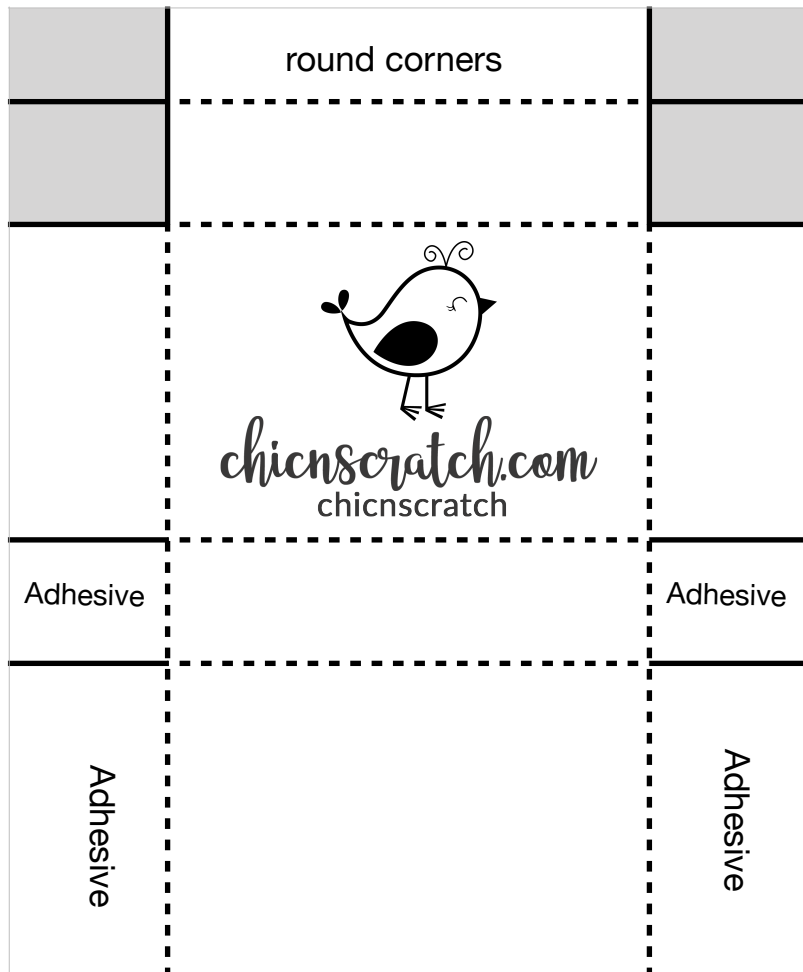

# Chic n Scratch

## Box #36B

Box measures: 4-1/2" x 2-1/2" x 1"  
Score on Dotted Lines - Cut on Solid Lines - Remove Shaded  
Cardstock: 7-3/4" x 6-1/2"  
Score on portrait side @ 1" on both sides  
Score on landscape side @ 2-1/2", 3-1/2", 6", 7"