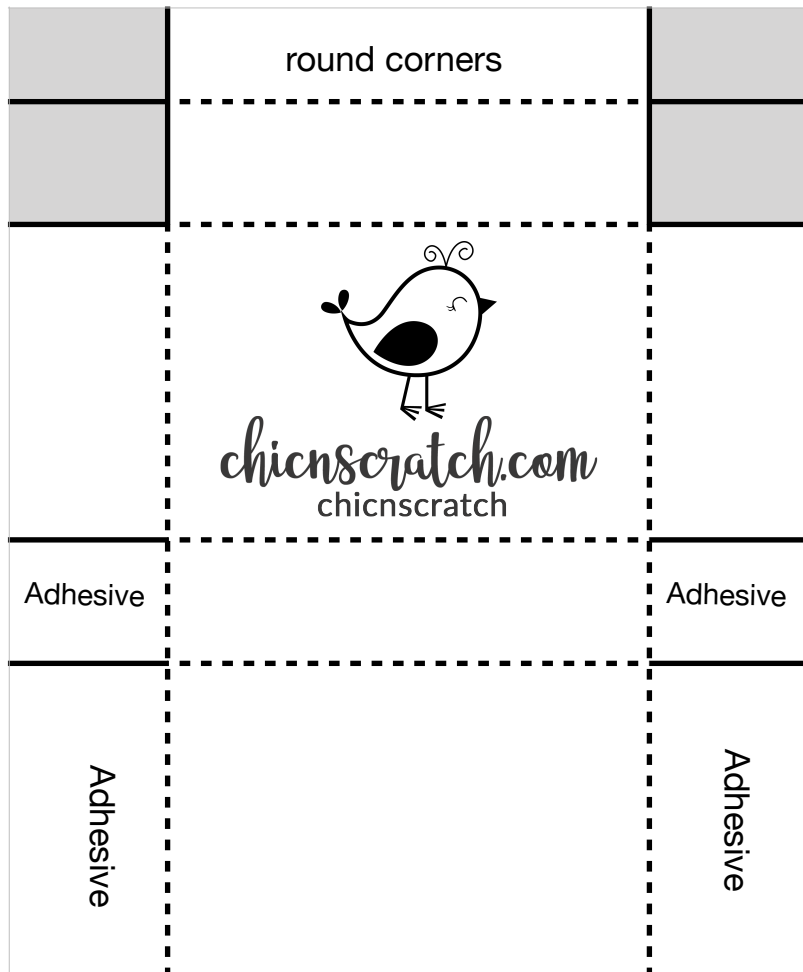

Chic n Scratch

Box #36

Box measures: 3-1/2" x 2-1/2" x 1"
Score on Dotted Lines - Cut on Solid Lines - Remove Shaded
Cardstock: 7-3/4" x 5-1/2"
Score on portrait side @ 1" on both sides
Score on landscape side @ 2-1/2", 3-1/2", 6", 7"