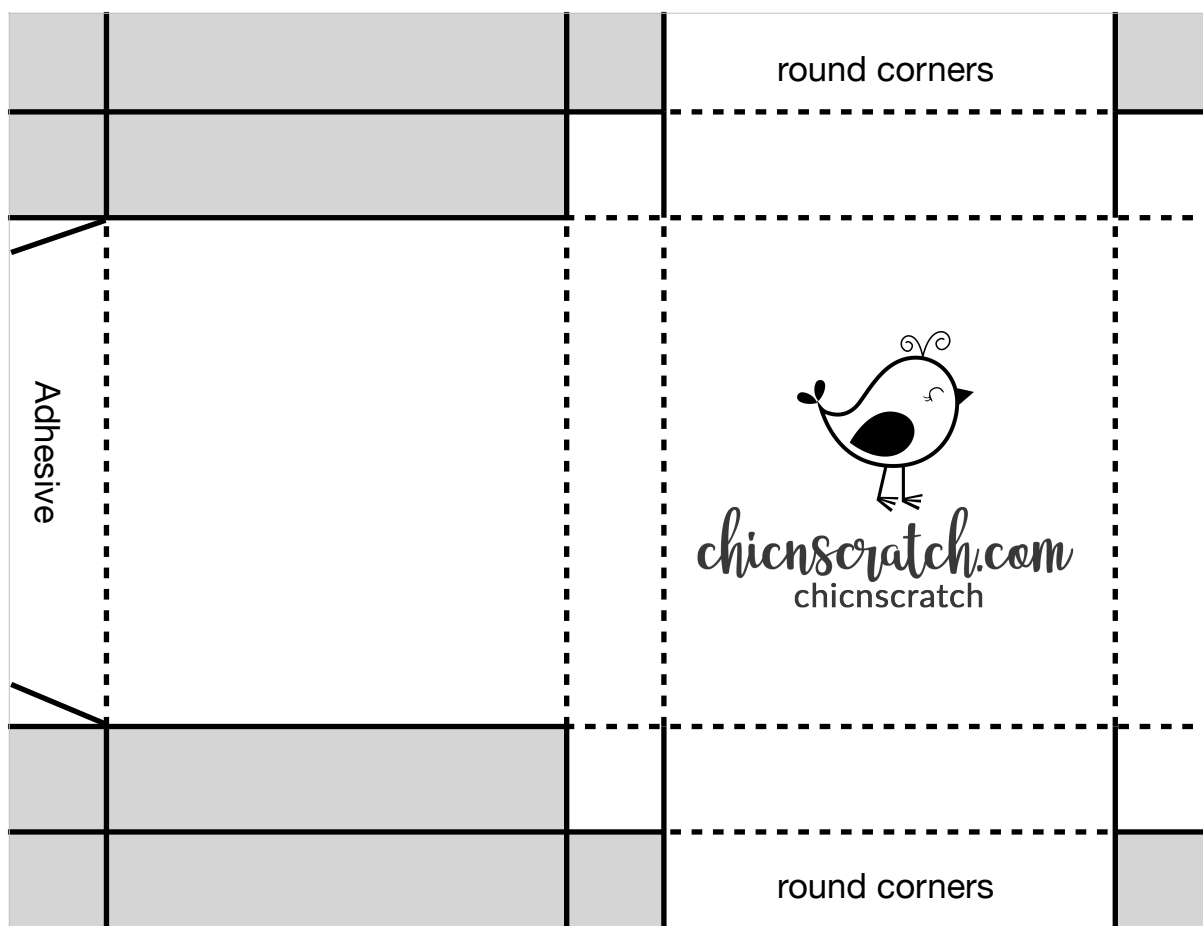

# Chic n Scratch Box #35

A2 Card Box measures: 5-3/4" x 4-1/2" x 5/8"  
Score on Dotted Lines - Cut on Solid Lines - Remove Shaded  
Cardstock: 10-7/8" x 8"  
Portrait - Score @ 1/2" & 1-1/8" on each end  
Landscape - Score @ 5/8" & 5-1/8" on each end