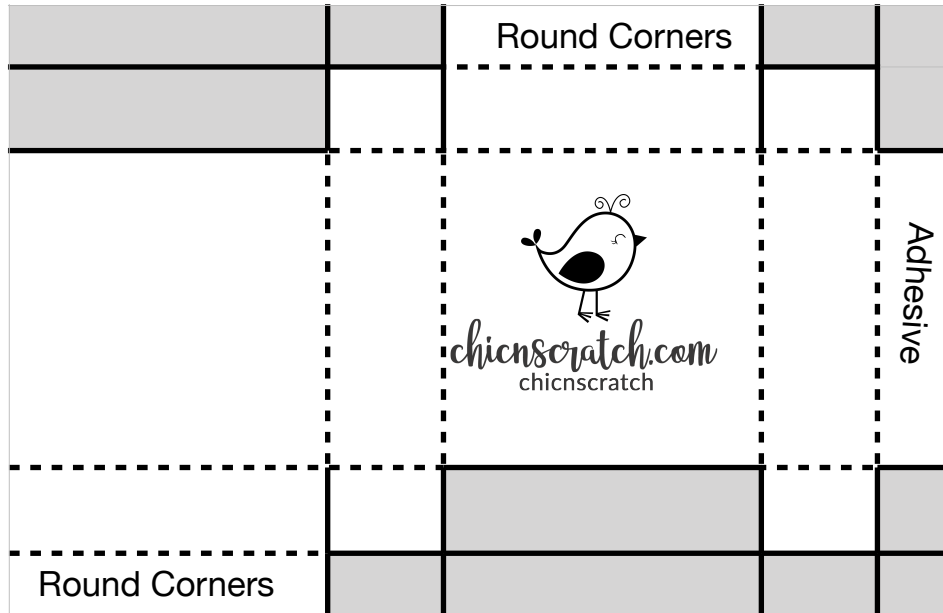

Chic n Scratch Box #30

Cardstock: 7" x 5-5/8"

Portrait - Score @ 1/2", 1-1/4", 4-3/8", 5-1/8"

Landscape - Score @ 2-1/2", 3-1/4", 5-3/4", 6-1/2"

Whisper White: scraps for die cutting & punch

Remove Shaded - Score on Dotted Line - Cut on Solid Line

Trim Tabs on left and right per the video - this helps assemble the box.

Box measures: 3-1/8" x 2-1/2"