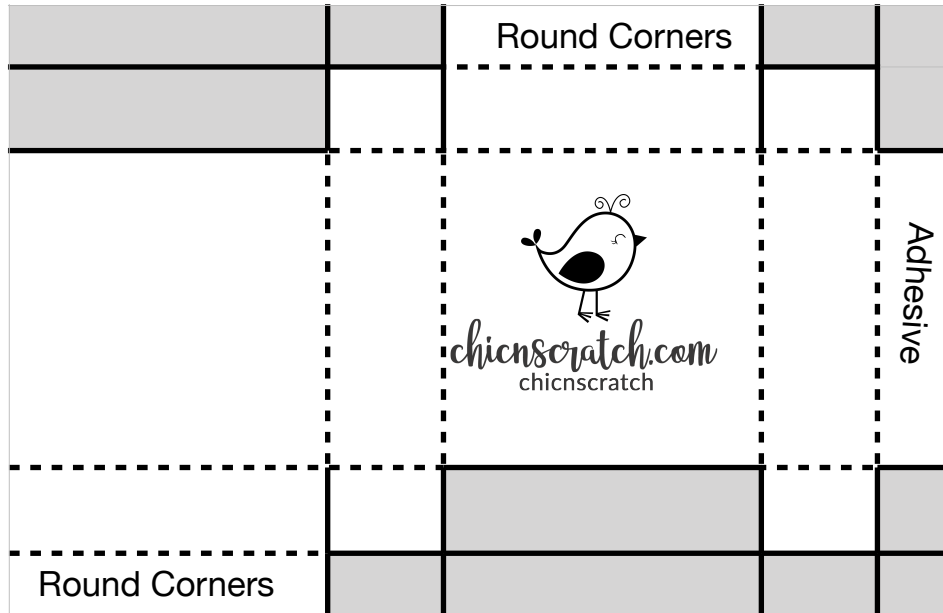

Chic n Scratch Box #30C

Cardstock: 7" x 6-1/8"

Portrait - Score @ 1/2", 1-1/4", 4-7/8", 5-5/8"

Landscape - Score @ 2-1/2", 3-1/4", 5-3/4", 6-1/2"

Remove Shaded - Score on Dotted Line - Cut on Solid Line
Trim Tabs on left and right per the video - this helps assemble the box.

Box measures: 3-5/8" x 2-1/2" x 3/4"