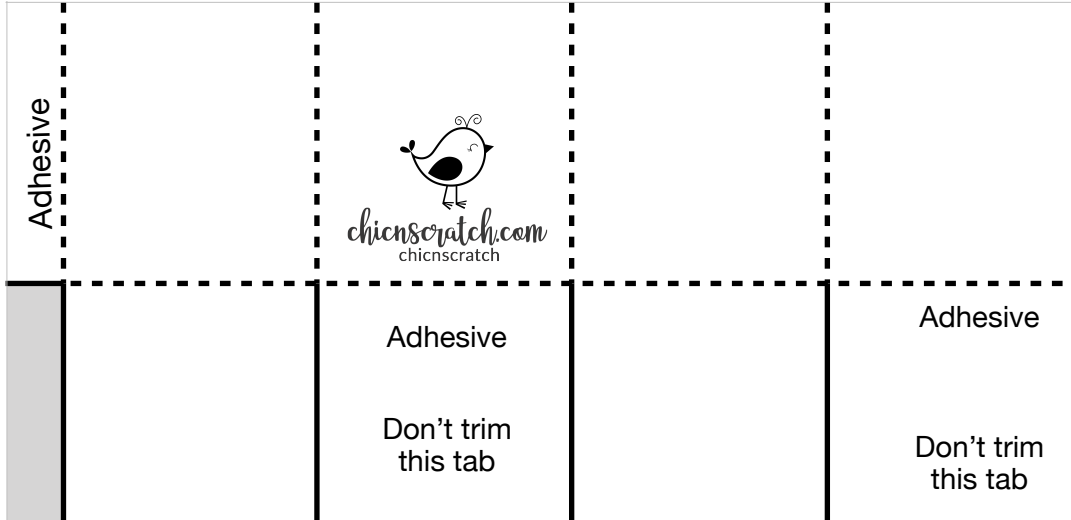

Chic n Scratch Box #26B

Remove Shaded - Score on Dotted Line - Cut on Solid Line

Cardstock: 6" x 10-1/2"

Score on portrait side @ 2-1/2"

Score on landscape side @ 2-1/2", 5", 7-1/2", 10"

Lid: 4-1/2" x 4-1/2"

Score @ 1" on all four sides