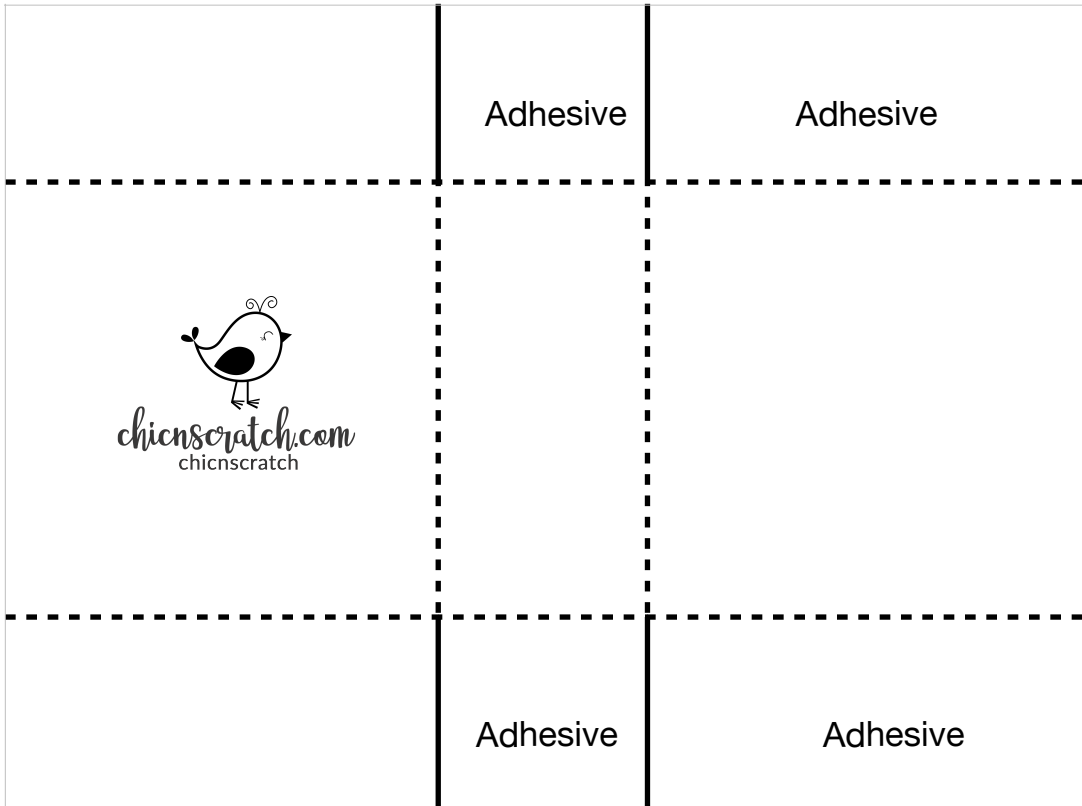

Chic n Scratch

Box #33

Score on Dotted Line - Cut on Solid Line
 Thick Cardstock 10" x 12"
 Landscape - Score @ 5" on both sides
 Portrait - Score @ 2" on both sides

Thick Cardstock Lid 8" x 4-1/8"
 Score @ 1" on all four sides
 A = Adhesive