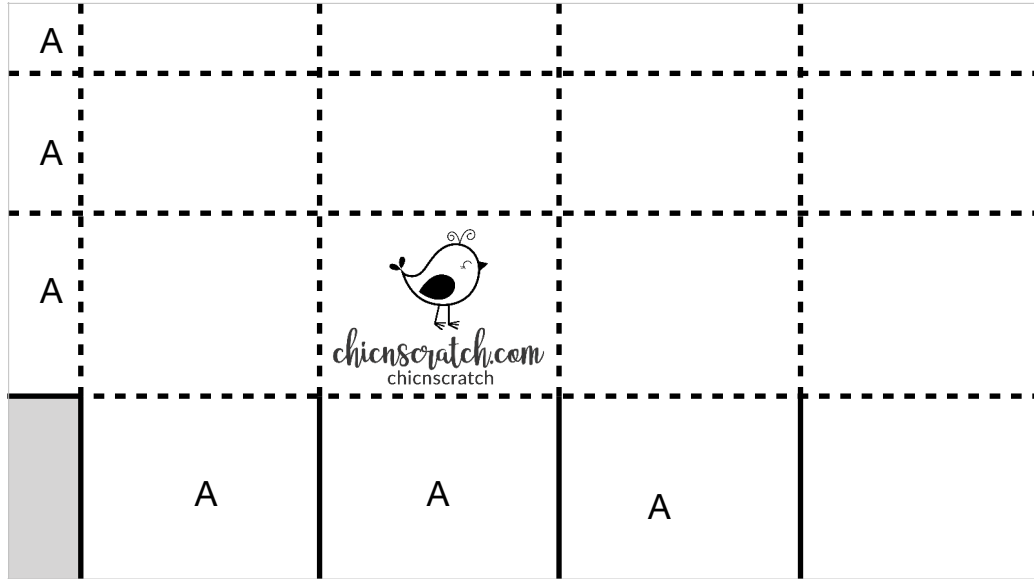

Chic n Scratch Box #28B

Remove Shaded - Score on Dotted Line - Cut on Solid Line

Cardstock: 10-1/2" x 7-1/2"

Score on portrait side @ 1/2", 2", 5"

Score on landscape side @ 2-1/2", 5", 7-1/2", 10"

Roof: 5 x 3 folded in half after embossed

A = Adhesive