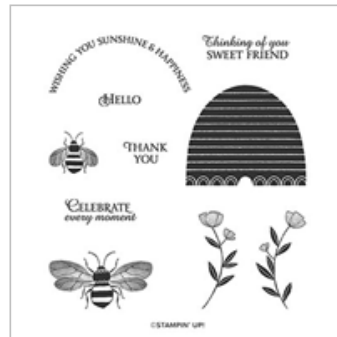

Honey Bee Gatefold Card

with Belly Band

Angie Juda

<http://orderwithangie.com>

angie@chicnscratch.com

ChicnScratch.com

Basic Black: 5-1/2" x 8- 1/2 ", 9- 3/8" x 1-1/2", 2-7/8" x 2-7/8"
Gold Honey Designer Series Paper: 2-3/4" x 2- 3/4", 1 -7/8" x 5-1/4" - 2 pcs
Whisper White: 5-1/4" x 4", scraps
Thick Whisper White: Scraps

[CLICK HERE TO WATCH THE VIDEO](#)

Honey Bee Gatefold Card

with Belly Band

Angie Juda

<http://orderwithangie.com>

angie@chicnscratch.com

ChicnScratch.com

[Honey Bee Bundle](#)

153792

[Honey Bee Cling Stamp Set](#)

151527

[Birthday Jubilee Cling Stamp Set](#)

151571

[Tuxedo Black Memento Ink Pad](#)

132708

Honey Bee Gatefold Card