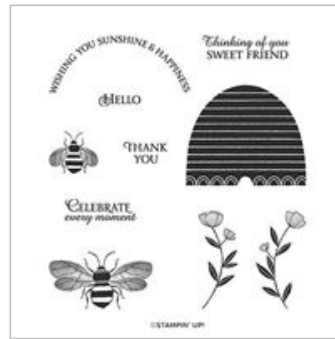

Honey Bee Gatefold Card

with Belly Band

Angie Juda

<http://orderwithangie.com>

angie@chicnscratch.com

ChicnScratch.com

Basic Black: 5-1/2" x 8- 1/2 ", 9- 3/8" x 1-1/2", 2-7/8" x 2-7/8"
Gold Honey Designer Series Paper: 2-3/4" x 2- 3/4", 1 -7/8" x 5-1/4" - 2 pcs
Whisper White: 5-1/4" x 4", scraps
Thick Whisper White: Scraps

[CLICK HERE TO WATCH THE VIDEO](#)

Honey Bee Gatefold Card

with Belly Band

Angie Juda

<http://orderwithangie.com>

angie@chicnscratch.com

ChicnScratch.com

[Honey Bee Bundle](#)

153792

[Honey Bee Cling Stamp Set](#)

151527

[Birthday Jubilee Cling Stamp Set](#)

151571

[Tuxedo Black Memento Ink Pad](#)

132708

Honey Bee Gatefold Card