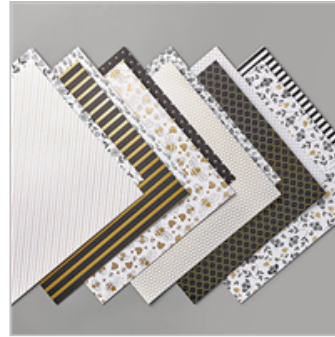

Honey Bee Gatefold Card

with Belly Band

Angie Juda

<http://orderwithangie.com>

angie@chicnscratch.com

ChicnScratch.com

Basic Black: 5-1/2" x 8- 1/2 ", 9- 3/8" x 1-1/2", 2-7/8" x 2-7/8"
Gold Honey Designer Series Paper: 2-3/4" x 2- 3/4", 1 -7/8" x 5-1/4" - 2 pcs
Whisper White: 5-1/4" x 4", scraps
Thick Whisper White: Scraps

153792

[Honey Bee Cling Stamp Set](#)

151527

[Birthday Jubilee Cling Stamp Set](#)

151571

[Tuxedo Black Memento Ink Pad](#)

132708

Honey Bee Gatefold Card

with Belly Band

Angie Juda

<http://orderwithangie.com>

angie@chicnscratch.com

ChicnScratch.com

[Daffodil Delight Dark](#)
[Stampin' Blends](#)

[Marker](#)

144585

[Basic Black 8-1/2" X](#)
[11" Cardstock](#)

121045

[Golden Honey](#)
[Specialty Designer](#)
[Series Paper](#)

152311

[Whisper White 8-1/2"](#)
[X 11" Thick Cardstock](#)

140272

[Whisper White 8-1/2"](#)
[X 11" Cardstock](#)