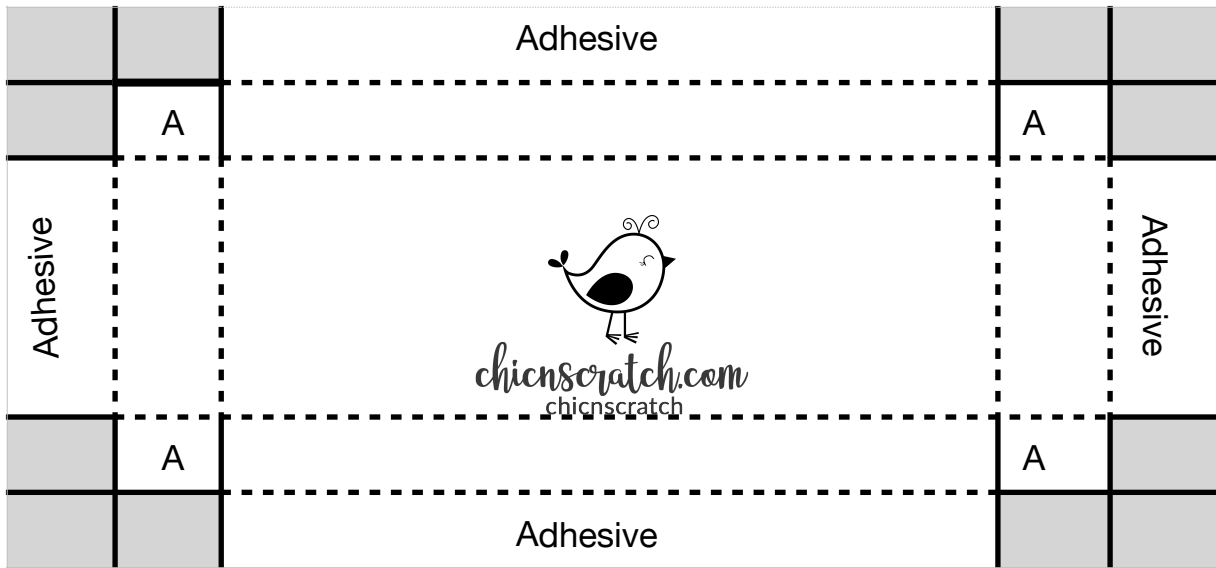

# Chic n Scratch Box #22

Remove Shaded - Score on Dotted Line - Cut on Solid Line  
3-3/4" x 8-1/4"

Score on portrait side @ 1/2", 1-1/8", 2-5/8", 3-1/4"  
Score on landscape side @ 1/2", 1-1/8", 7-1/8", 7-3/4"

5" x 6"

Score on portrait side @ 5/8", 2-1/4", 2-7/8", 4-1/2"