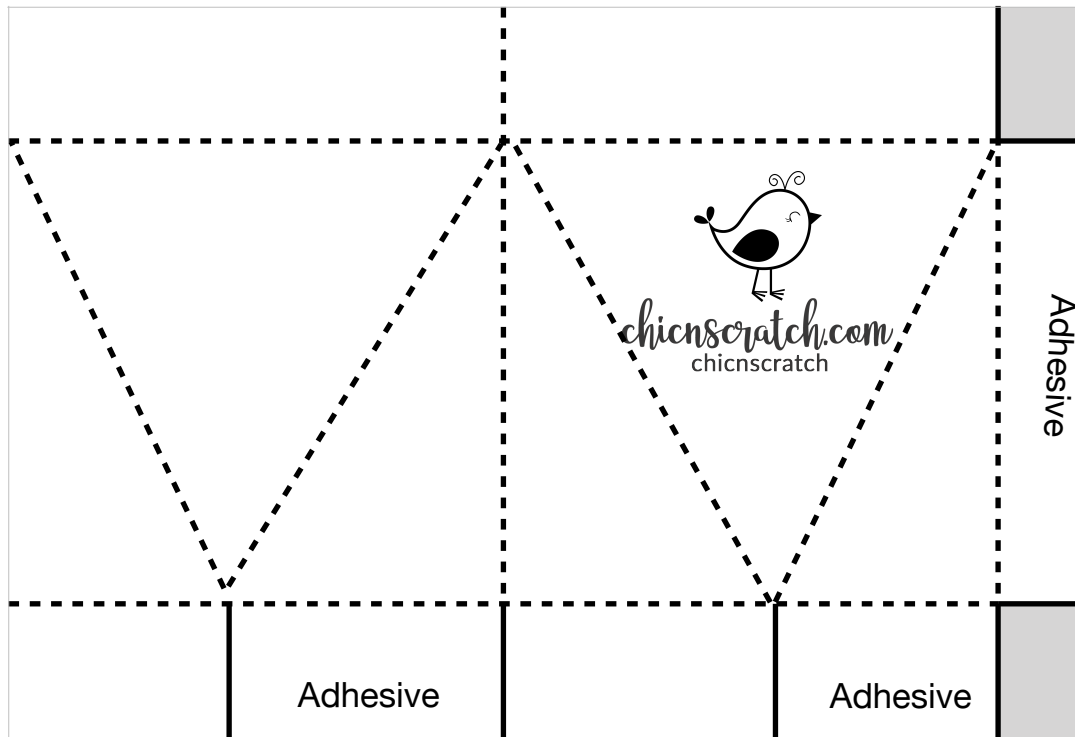

Chic n Scratch Box #21

Squeeze Top Box

Remove Shaded - Score on Dotted Line - Cut on Solid Line

8-1/2" x 6"

Score on landscape side @ 4" & 8"

Score on portrait side @ 1" & 5"

Place bottom of box at top of Simply Scoring Tool and
score @ 2" and 6" only to the 1" score line.