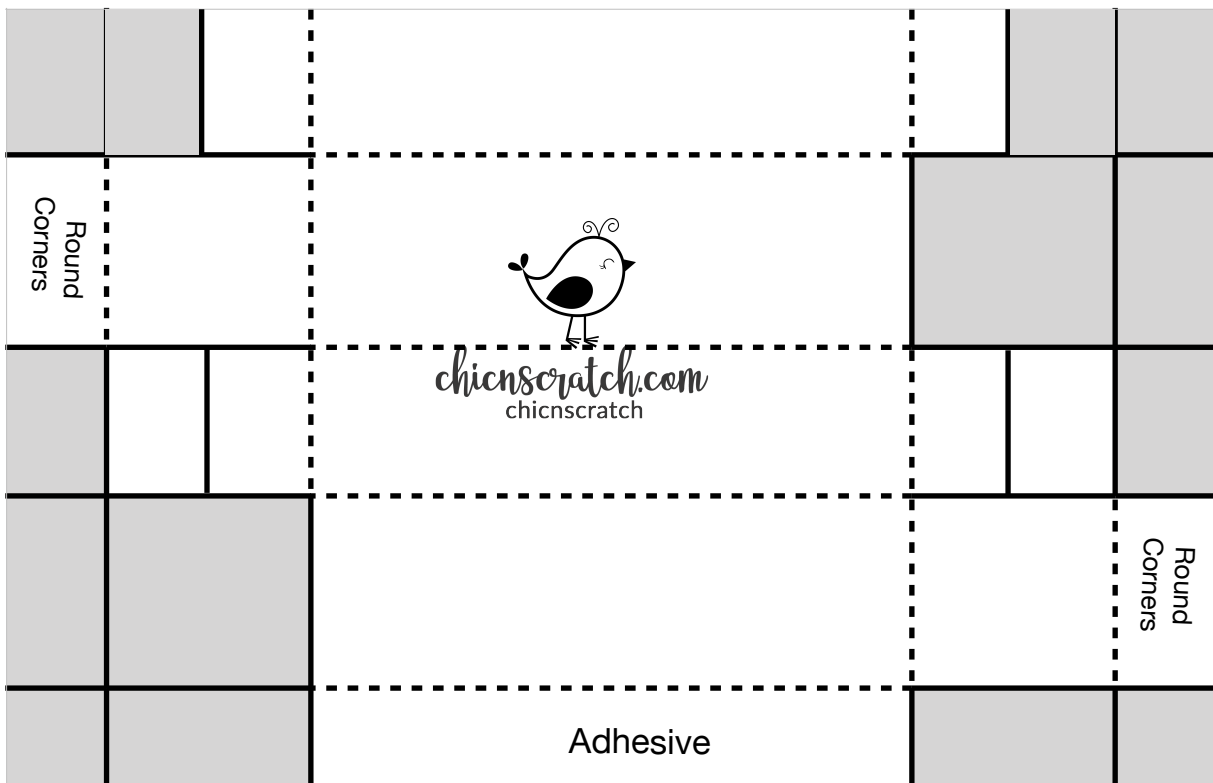

# Chic n Scratch Box #19

Remove Shaded - Score on Dotted Line - Cut on Solid Line  
10" x 7-3/8"

Score on landscape side @ 5/8" & 2-1/8" on both sides  
Score on portrait side @ 1-1/2", 3-3/8", 4-7/8", 6-3/4"