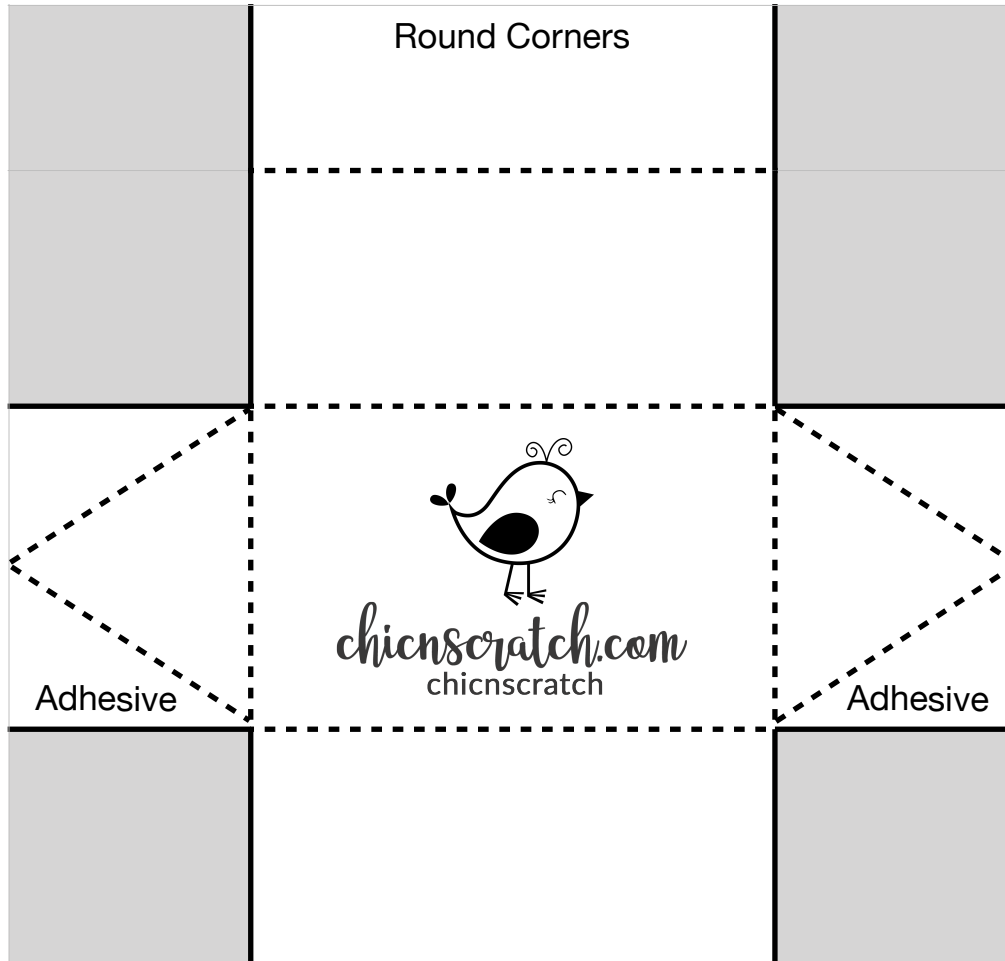

Chic n Scratch Box #17B

Remove Shaded - Score on Dotted Line - Cut on Solid Line
9-3/4" x 7"

Score on portrait side @ 2" on both sides
Score on landscape side @ 2-1/2", 5-1/2", 8"