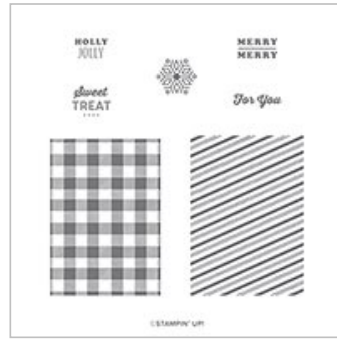

[Tiny Keepsakes Cling
Stamp Set (En)](#)

150460