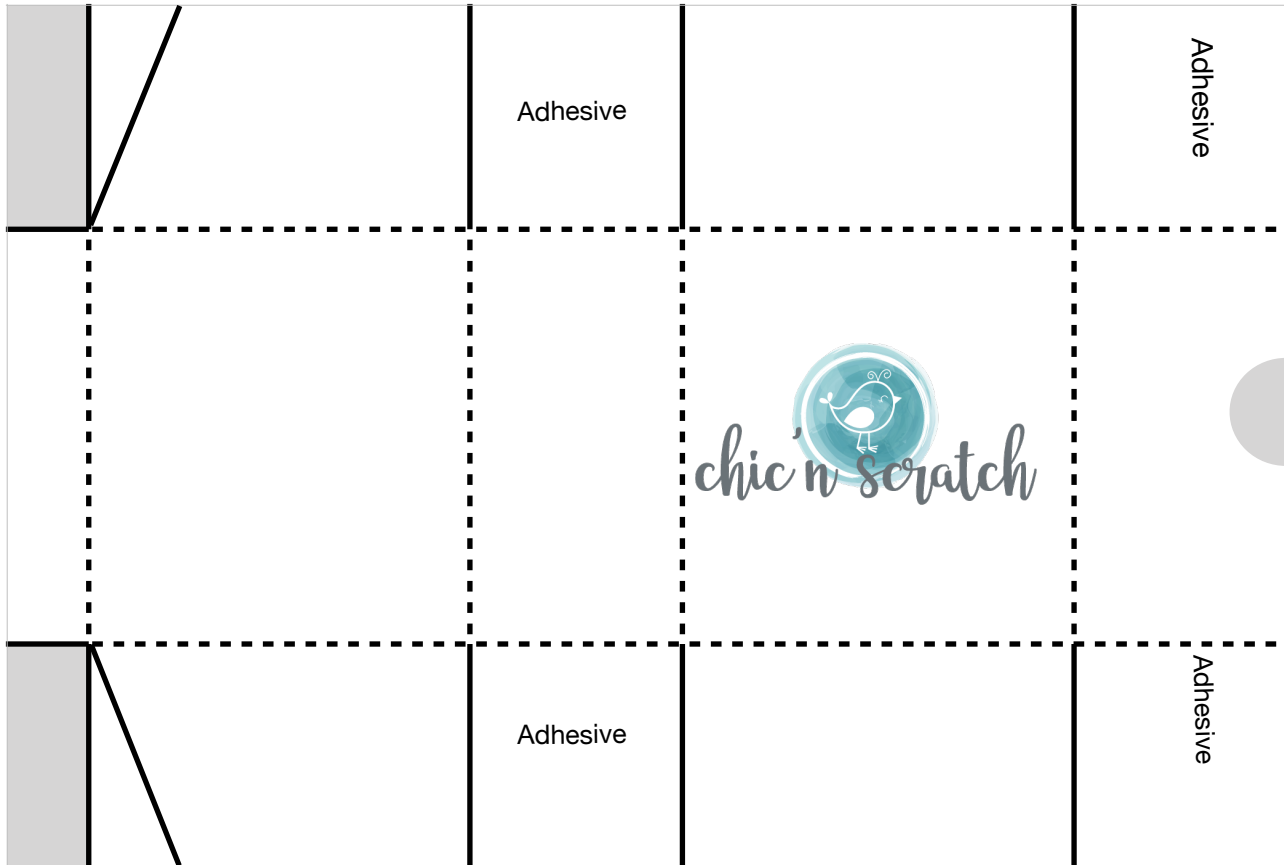

Chic n Scratch

Box #9

Remove Shaded, Score on Dotted Lines, Cut on Solid Lines
Cardstock: 11" x 6-1/2"
Score on portrait side at 1-1/2" on both sides.
Score on landscape side at 1-1/2", 5-1/4", 6-3/4", 10-1/2"