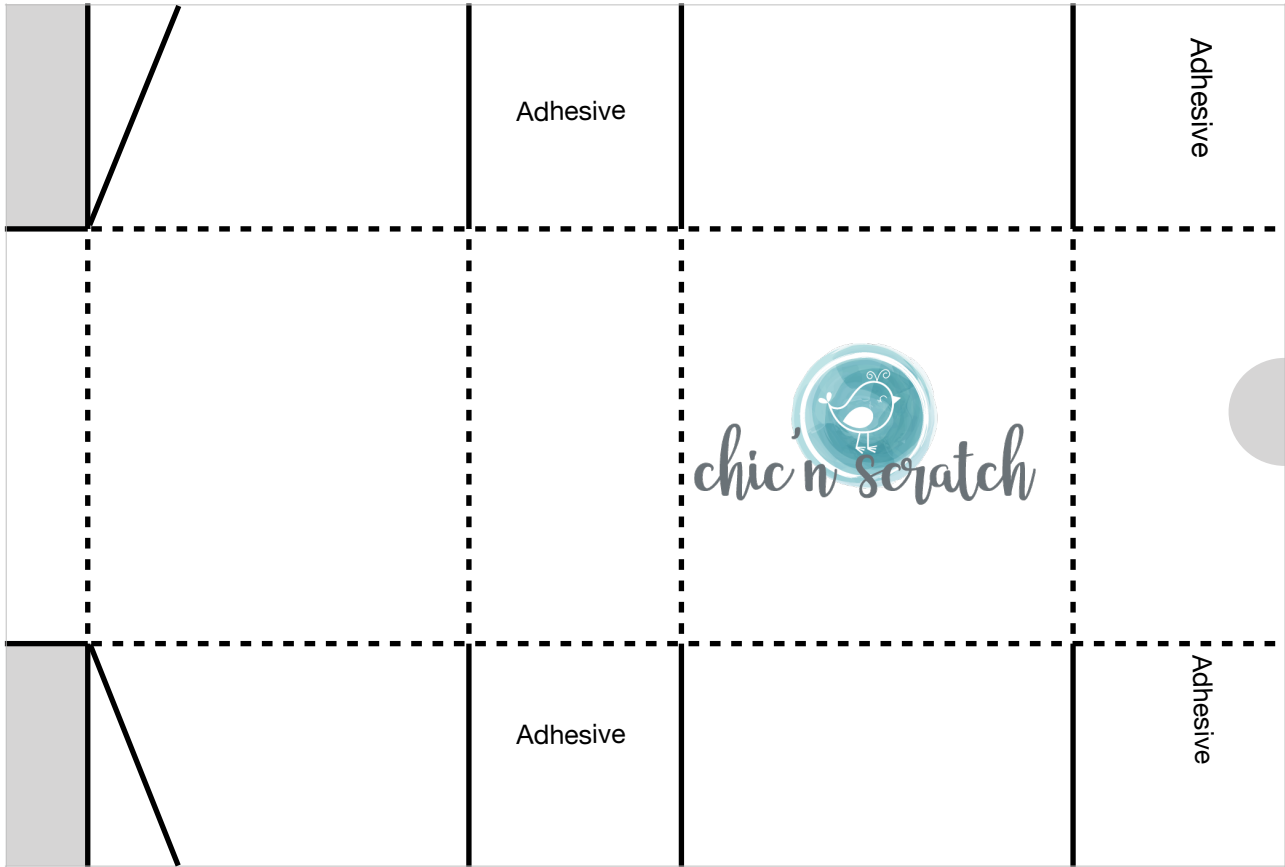

# Box #9

Remove Shaded, Score on Dotted Lines, Cut on Solid Lines  
Cardstock: 11" x 6-1/2"