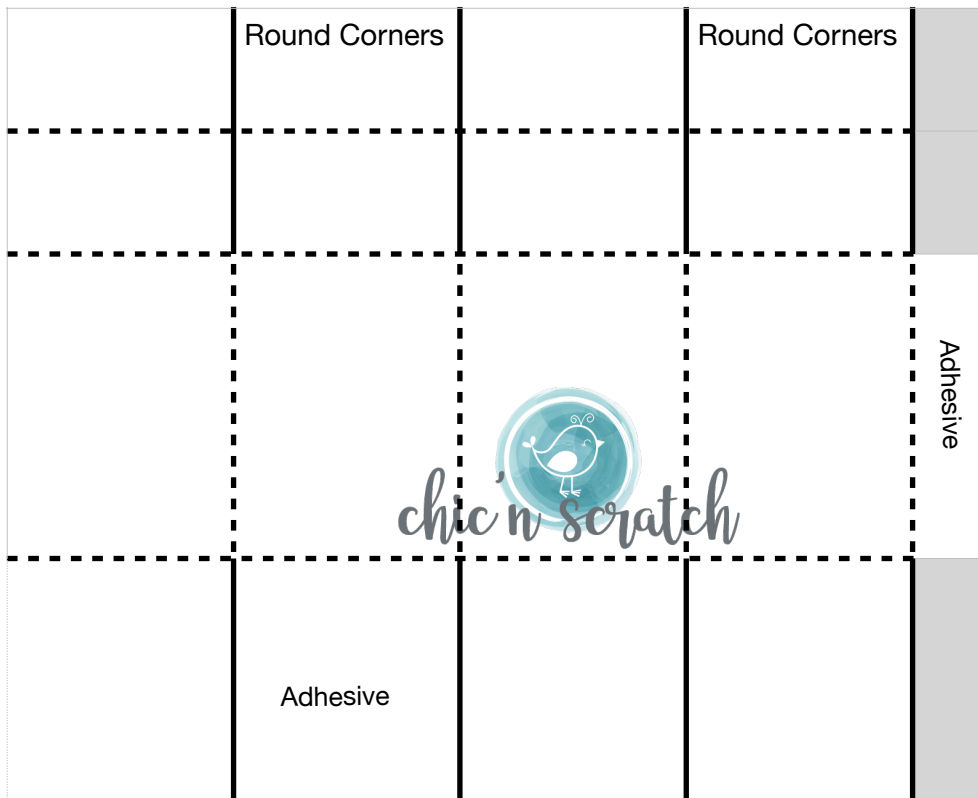

# Box #11

Remove Shaded, Score on Dotted Lines, Cut on Solid Lines  
Cardstock: 10-1/2" x 8"