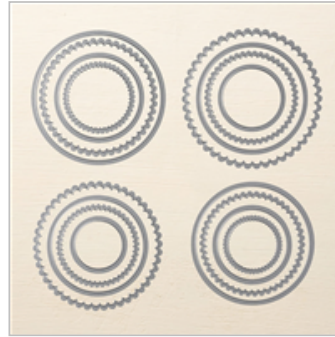

141708

Layering Circles Dies

141705

1-1/2" (3.8 Cm) Circle Punch

138299

Take Your Pick

144107

Stampin' Dimensionals