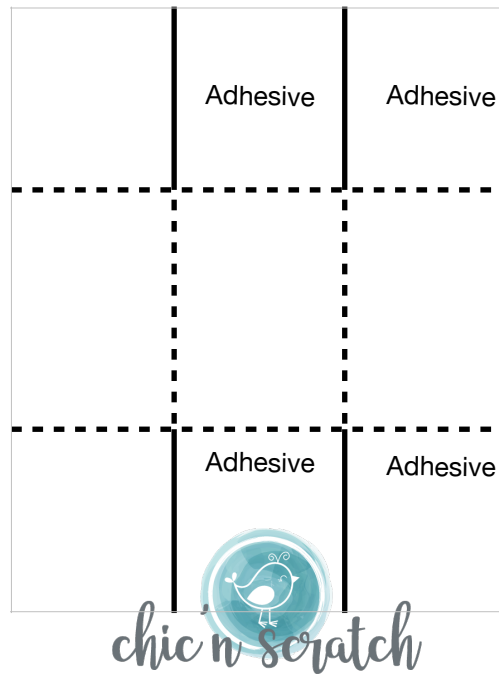

Dino Egg Box

Score on Dotted Lines, Cut on Solid Lines
Cardstock: 3-1/2" x 3"
Score on landscape side @ 1" & 1-1/2"
Score on portrait side @ 1" & 2"